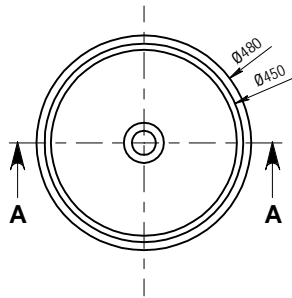

DRAFT COPY

DO NOT SCALE. IF IN DOUBT ASK!

SECTION A-A

DETAIL D  
SCALE 1:3

Cut-out is optional

COLOUR
QTY
APPROVED BY:
NAME & SIGNATURE
DATE APPROVED:

NOTES

- ALL INTERNAL CORNERS TO BE R5 UNLESS OTHERWISE STATED.
- BASINS IN AUSTRALIA COME WITH GLOSS FINISH ONLY ON SPECIAL ORDER - 8 WEEKS DELAY (SURCHARGE APPLIES). ALL BASINS DO NOT COME WITH A WASTE FITTING.

COPYRIGHT © APPLIES DUPLICATION OF THIS DRAWING OR ANY SPECIFIC DESIGN FEATURES IS NOT PERMITTED WITHOUT WRITTEN AUTHORITY. "COMMERCIAL CONFIDENTIALITY" IS ASSUMED AND REQUIRED.

UNLESS OTHERWISE STATED ALL DIMENSIONS IN MILLIMETERS	MATERIAL:	KASKADE STONE		DRAWING NUMBER	Ella-BRA83-480		SCALE 1:1	A4
	FINISH:	REFER TO ORDER				SHEET 1 OF 1	REV 1	
DRAWING LEGEND	N.W	41	kg	Product Size	480x480x830			
	G.W		kg	Package size				
	LINEAR / ANGULAR TOLERANCES			DRAWN	KASKADE	DATE	02/03/15	
	No Decimals	1 Decimal	2 Decimals	CHK'D		DATE		
	±5			±3°				