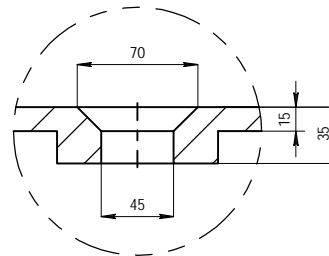

DRAFT COPY

DO NOT SCALE. IF IN DOUBT ASK!

SECTION A-A

DETAIL D  
SCALE 1:3

Cut-out is optional

COLOUR
QTY
APPROVED BY:
NAME & SIGNATURE
DATE APPROVED:

NOTES

- ALL INTERNAL CORNERS TO BE R5 UNLESS OTHERWISE STATED.
- BASINS IN AUSTRALIA COME WITH GLOSS FINISH ONLY ON SPECIAL ORDER - 8 WEEKS DELAY (SURCHARGE APPLIES). ALL BASINS DO NOT COME WITH A WASTE FITTING.

COPYRIGHT © APPLIES DUPLICATION OF THIS DRAWING OR ANY SPECIFIC DESIGN FEATURES IS NOT PERMITTED WITHOUT WRITTEN AUTHORITY. "COMMERCIAL CONFIDENTIALITY" IS ASSUMED AND REQUIRED.

UNLESS OTHERWISE STATED ALL DIMENSIONS IN MILLIMETERS	MATERIAL:	KASKADE STONE		DRAWING NUMBER	Ella-BRA83-480		SCALE 1:1	A4
	FINISH:	REFER TO ORDER				SHEET 1 OF 1	REV 1	
DRAWING LEGEND	N.W	41	kg	Product Size	480x480x830			
	G.W		kg	Package size				
	LINEAR / ANGULAR TOLERANCES			DRAWN	KASKADE	DATE	02/03/15	
	No Decimals	1 Decimal	2 Decimals	CHK'D		DATE		
	±5			±3°				