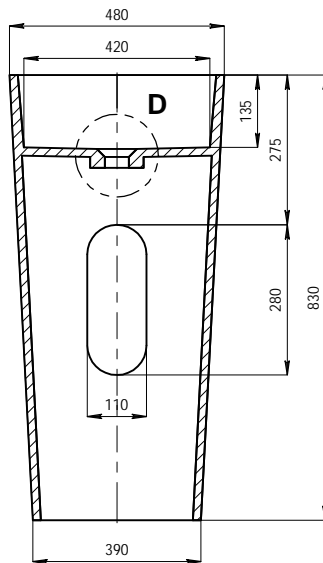

DRAFT COPY

DO NOT SCALE. IF IN DOUBT ASK!

SECTION A-A

DETAIL D  
SCALE 1:3

Cut-out is optional

COLOUR
QTY
APPROVED BY:
NAME & SIGNATURE
DATE APPROVED:

NOTES

- ALL INTERNAL CORNERS TO BE R5 UNLESS OTHERWISE STATED.
- BASINS IN AUSTRALIA COME WITH GLOSS FINISH ONLY ON SPECIAL ORDER - 8 WEEKS DELAY (SURCHARGE APPLIES). ALL BASINS DO NOT COME WITH A WASTE FITTING.

COPYRIGHT © APPLIES DUPLICATION OF THIS DRAWING OR ANY SPECIFIC DESIGN FEATURES IS NOT PERMITTED WITHOUT WRITTEN AUTHORITY. "COMMERCIAL CONFIDENTIALITY" IS ASSUMED AND REQUIRED.

UNLESS OTHERWISE STATED ALL DIMENSIONS IN MILLIMETERS	MATERIAL:	KASKADE STONE		DRAWING NUMBER	Ella-BRA83-480		SCALE 1:1	A4
	FINISH:	REFER TO ORDER				SHEET 1 OF 1	REV 1	
DRAWING LEGEND	N.W	41	kg	Product Size	480x480x830			
	G.W		kg	Package size				
	LINEAR / ANGULAR TOLERANCES			DRAWN	KASKADE	DATE	02/03/15	
	No Decimals	1 Decimal	2 Decimals	CHK'D		DATE		
	±5			±3°				