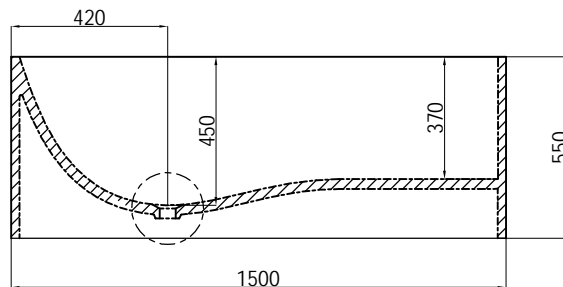

DRAFT COPY

DO NOT SCALE. IF IN DOUBT ASK!

SECTION B-B

**DETAIL C
SCALE 4:1**

SECTION A-A

COLOUR
QTY
APPROVED BY:
NAME & SIGNATURE
DATE APPROVED:

COPYRIGHT © APPLIES. DUPLICATION OF THIS DRAWING OR ANY SPECIFIC DESIGN FEATURES IS NOT PERMITTED WITHOUT WRITTEN AUTHORITY. "COMMERCIAL CONFIDENTIALITY" IS ASSUMED AND REQUIRED.

UNLESS OTHERWISE STATED ALL DIMENSIONS IN MILLIMETERS	MATERIAL:	KASKADE STONE		DRAWING NUMBER	
	FINISH:	REFER TO ORDER		Lona-RS23 - 1500	
DRAWING LEGEND	N.W	153kg	Product Size	1500x700x550	SCALE 1:1
	G.W	203kg	Package size	1620x850x740	A4
	LINEAR / ANGULAR TOLERANCES		DRAWN	KASKADE	DATE
	No Decimal	1 Decimal	2 Decimals	02/03/15	02/03/15
	±5		±3°	CHK'D	DATE