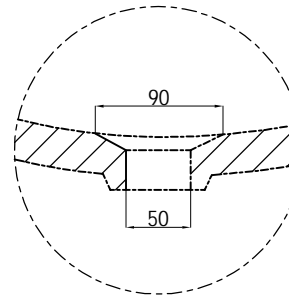

DRAFT COPY

DO NOT SCALE. IF IN DOUBT ASK!

SECTION B-B

**DETAIL C
SCALE 4:1**

SECTION A-A

COLOUR
QTY
APPROVED BY:
NAME & SIGNATURE
DATE APPROVED:

COPYRIGHT © APPLIES. DUPLICATION OF THIS DRAWING OR ANY SPECIFIC DESIGN FEATURES IS NOT PERMITTED WITHOUT WRITTEN AUTHORITY. "COMMERCIAL CONFIDENTIALITY" IS ASSUMED AND REQUIRED.

UNLESS OTHERWISE STATED ALL DIMENSIONS IN MILLIMETERS	MATERIAL:	KASKADE STONE		DRAWING NUMBER	
	FINISH:	REFER TO ORDER		Lona-RS23 - 1500	
DRAWING LEGEND	N.W	153kg	Product Size	1500x700x550	SCALE 1:1
	G.W	203kg	Package size	1620x850x740	A4
	LINEAR / ANGULAR TOLERANCES		DRAWN	KASKADE	DATE
	No Decimal	1 Decimal	2 Decimals	02/03/15	02/03/15
	±5		±3°	CHK'D	DATE