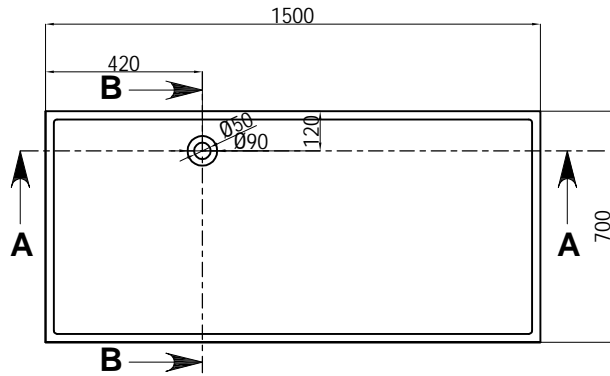

DRAFT COPY

DO NOT SCALE. IF IN DOUBT ASK!

SECTION B-B

**DETAIL C
SCALE 4:1**

SECTION A-A

COLOUR
QTY
APPROVED BY:
NAME & SIGNATURE
DATE APPROVED:

COPYRIGHT © APPLIES. DUPLICATION OF THIS DRAWING OR ANY SPECIFIC DESIGN FEATURES IS NOT PERMITTED WITHOUT WRITTEN AUTHORITY. "COMMERCIAL CONFIDENTIALITY" IS ASSUMED AND REQUIRED.

UNLESS OTHERWISE STATED ALL DIMENSIONS IN MILLIMETERS	MATERIAL:	KASKADE STONE		DRAWING NUMBER	
	FINISH:	REFER TO ORDER		Lona-RS23 - 1500	
DRAWING LEGEND	N.W	153kg	Product Size	1500x700x550	SCALE 1:1
	G.W	203kg	Package size	1620x850x740	A4
	LINEAR / ANGULAR TOLERANCES		DRAWN	KASKADE	DATE
	No Decimal	1 Decimal	2 Decimals	02/03/15	02/03/15
	±5		±3°	CHK'D	DATE