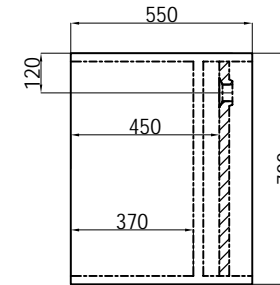

DRAFT COPY

DO NOT SCALE. IF IN DOUBT ASK!

SECTION B-B

**DETAIL C
SCALE 4:1**

SECTION A-A

COLOUR
QTY
APPROVED BY:
NAME & SIGNATURE
DATE APPROVED:

COPYRIGHT © APPLIES. DUPLICATION OF THIS DRAWING OR ANY SPECIFIC DESIGN FEATURES IS NOT PERMITTED WITHOUT WRITTEN AUTHORITY. "COMMERCIAL CONFIDENTIALITY" IS ASSUMED AND REQUIRED.

UNLESS OTHERWISE STATED ALL DIMENSIONS IN MILLIMETERS	MATERIAL:	KASKADE STONE		DRAWING NUMBER	
	FINISH:	REFER TO ORDER		Lona-RS23 - 1500	
DRAWING LEGEND	N.W	153kg	Product Size	1500x700x550	SCALE 1:1
	G.W	203kg	Package size	1620x850x740	A4
	LINEAR / ANGULAR TOLERANCES		DRAWN	KASKADE	DATE
	No Decimal	1 Decimal	2 Decimals	02/03/15	02/03/15
	±5		±3°	CHK'D	DATE