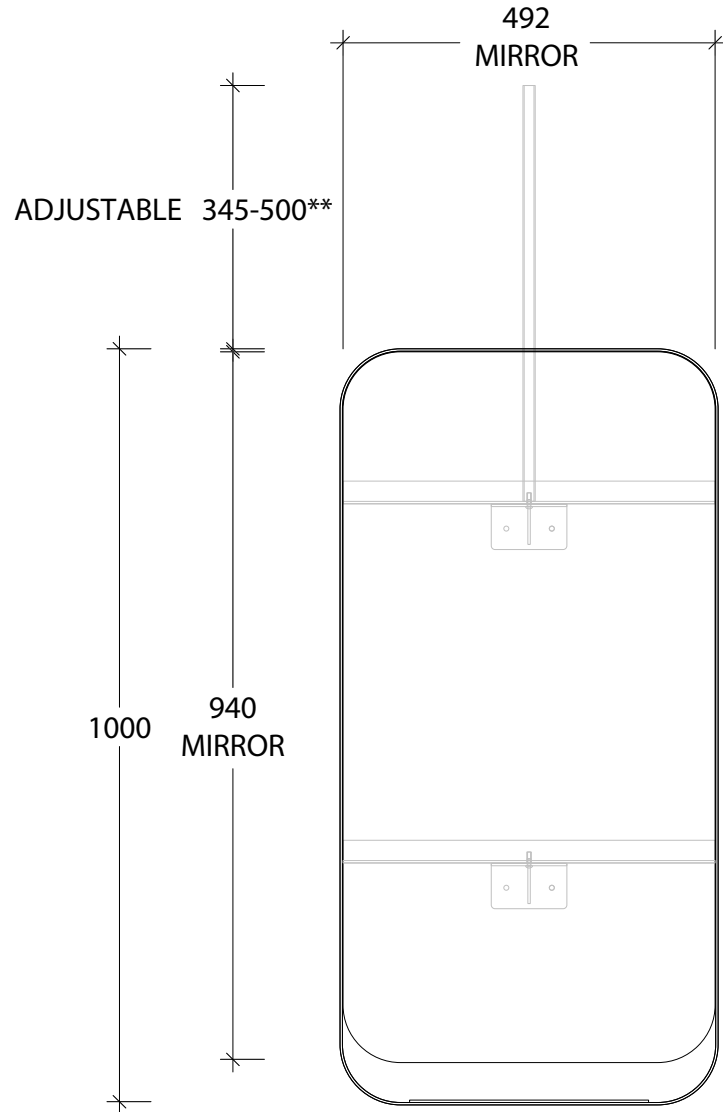

\* DIMENSIONS ARE NOMINAL.  
DO NOT DRILL BEFORE RECEIVING PRODUCT.  
\*\* RAIL IS NON-STRUCTURAL.  
RAIL IS ADJUSTABLE AND REMOVABLE.

NAME:	ALLEGRA
SIZE:	500 x 1000 x 40
WK/WH:	WALL HUNG
CONFIGURATION:	MIRROR

238 FROM TOP EDGE  
TO TOP BRACKET HOLES \*  
475 BRACKET NOMINAL  
HOLE SPACING \*