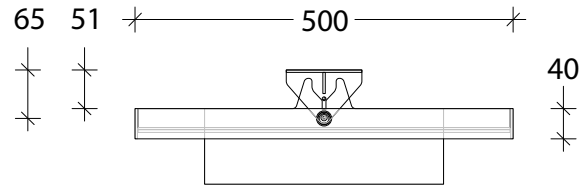

\* DIMENSIONS ARE NOMINAL.  
DO NOT DRILL BEFORE RECEIVING PRODUCT.  
\*\* RAIL IS NON-STRUCTURAL.  
RAIL IS ADJUSTABLE AND REMOVABLE.

NAME:	ALLEGRA
SIZE:	500 x 1000 x 40
WK/WH:	WALL HUNG
CONFIGURATION:	MIRROR

238 FROM TOP EDGE  
TO TOP BRACKET HOLES \*  
475 BRACKET NOMINAL  
HOLE SPACING \*