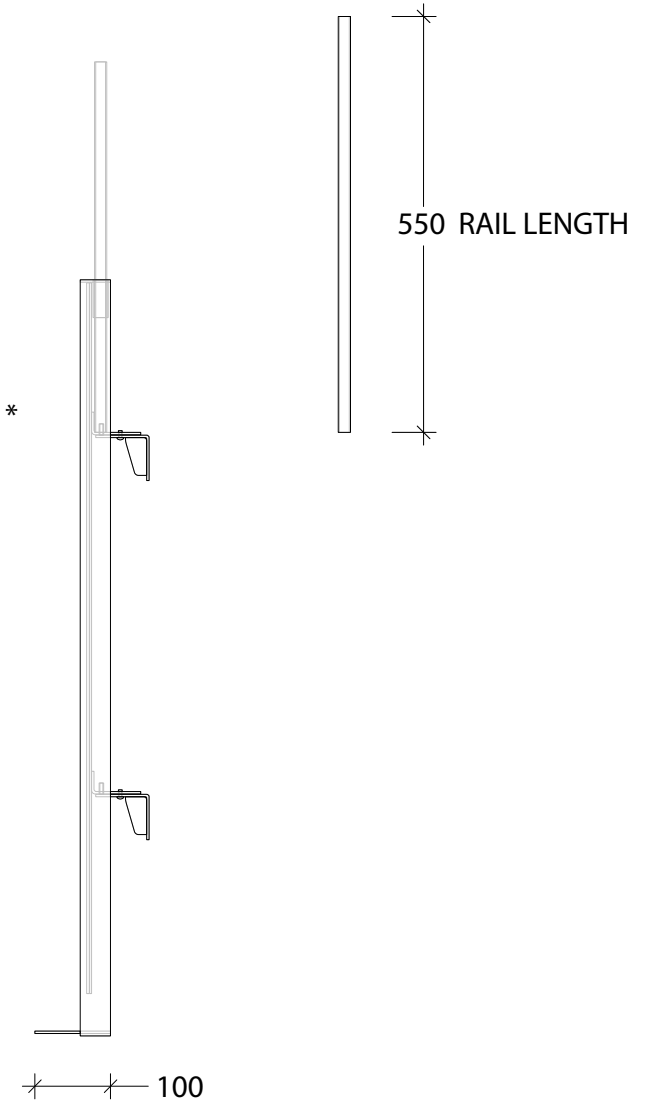

\* DIMENSIONS ARE NOMINAL.  
DO NOT DRILL BEFORE RECEIVING PRODUCT.  
\*\* RAIL IS NON-STRUCTURAL.  
RAIL IS ADJUSTABLE AND REMOVABLE.

NAME:	ALLEGRA
SIZE:	500 x 1000 x 40
WK/WH:	WALL HUNG
CONFIGURATION:	MIRROR

238 FROM TOP EDGE  
TO TOP BRACKET HOLES \*  
475 BRACKET NOMINAL  
HOLE SPACING \*