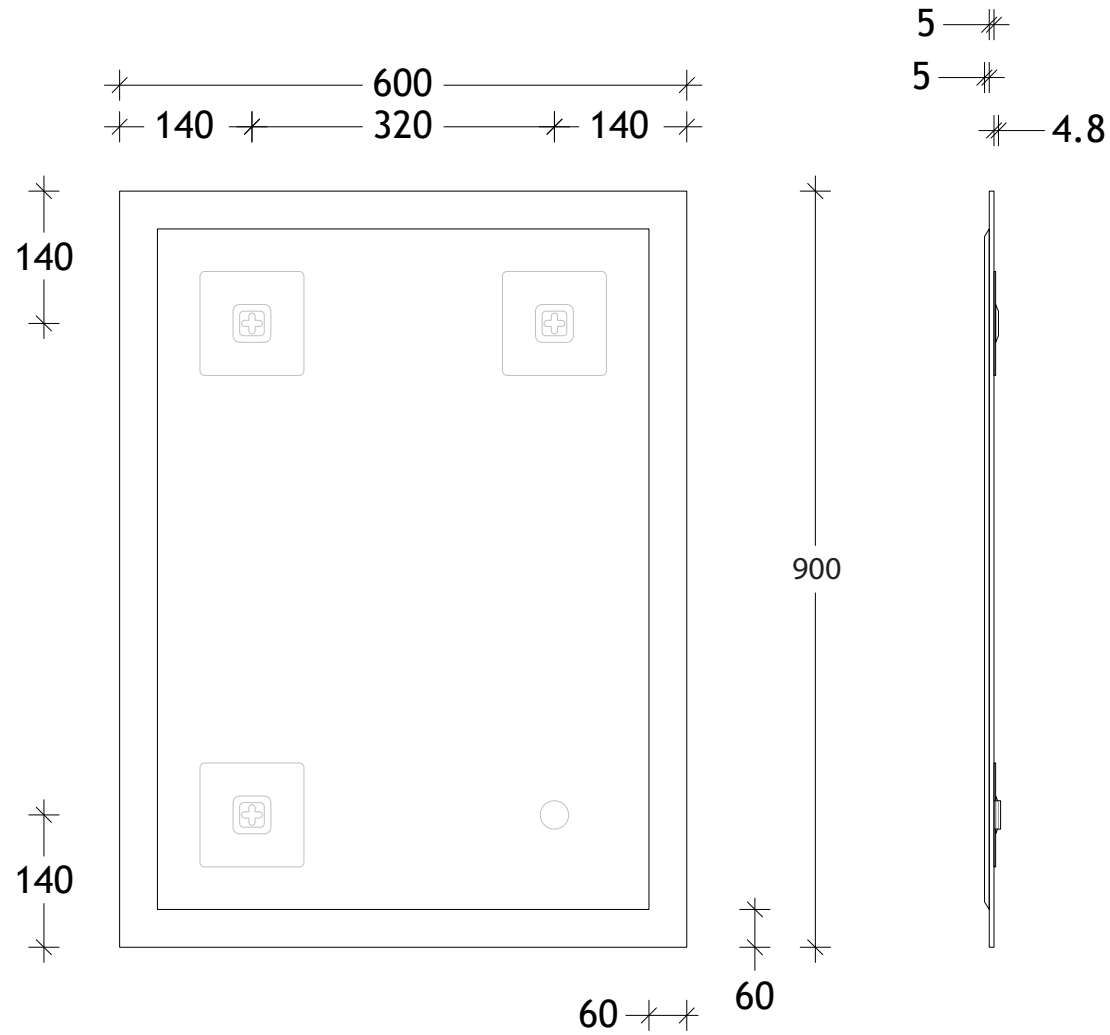

*BRACKET LOCATION MAY VARY +/- 5MM
DO NOT PRE DRILL MOUNTING HOLES BEFORE MIRROR IS ON SITE.
MEASURE EXACT MOUNTING LOCATIONS FROM YOUR MIRROR.

NAME:	GLASS FRAME OVERLAY MIRROR
SIZE:	500 x 900
WK/WH:	WALL HUNG
CONFIGURATION:	MIRROR

*BRACKET LOCATION MAY VARY +/- 5MM
DO NOT PRE DRILL MOUNTING HOLES BEFORE MIRROR IS ON SITE.
MEASURE EXACT MOUNTING LOCATIONS FROM YOUR MIRROR.

NAME:	GLASS FRAME OVERLAY MIRROR
SIZE:	600 x 900
WK/WH:	WALL HUNG
CONFIGURATION:	OVERLAY MIRROR

*BRACKET LOCATION MAY VARY +/- 5MM
DO NOT PRE DRILL MOUNTING HOLES BEFORE MIRROR IS ON SITE.
MEASURE EXACT MOUNTING LOCATIONS FROM YOUR MIRROR.

NAME:	GLASS FRAME OVERLAY MIRROR
SIZE:	750 x 900
WK/WH:	WALL HUNG
CONFIGURATION:	MIRROR

*BRACKET LOCATION MAY VARY +/- 5MM
DO NOT PRE DRILL MOUNTING HOLES BEFORE MIRROR IS ON SITE.
MEASURE EXACT MOUNTING LOCATIONS FROM YOUR MIRROR.

NAME:	GLASS FRAME OVERLAY MIRROR
SIZE:	1200 x 900
WK/WH:	WALL HUNG
CONFIGURATION:	MIRROR