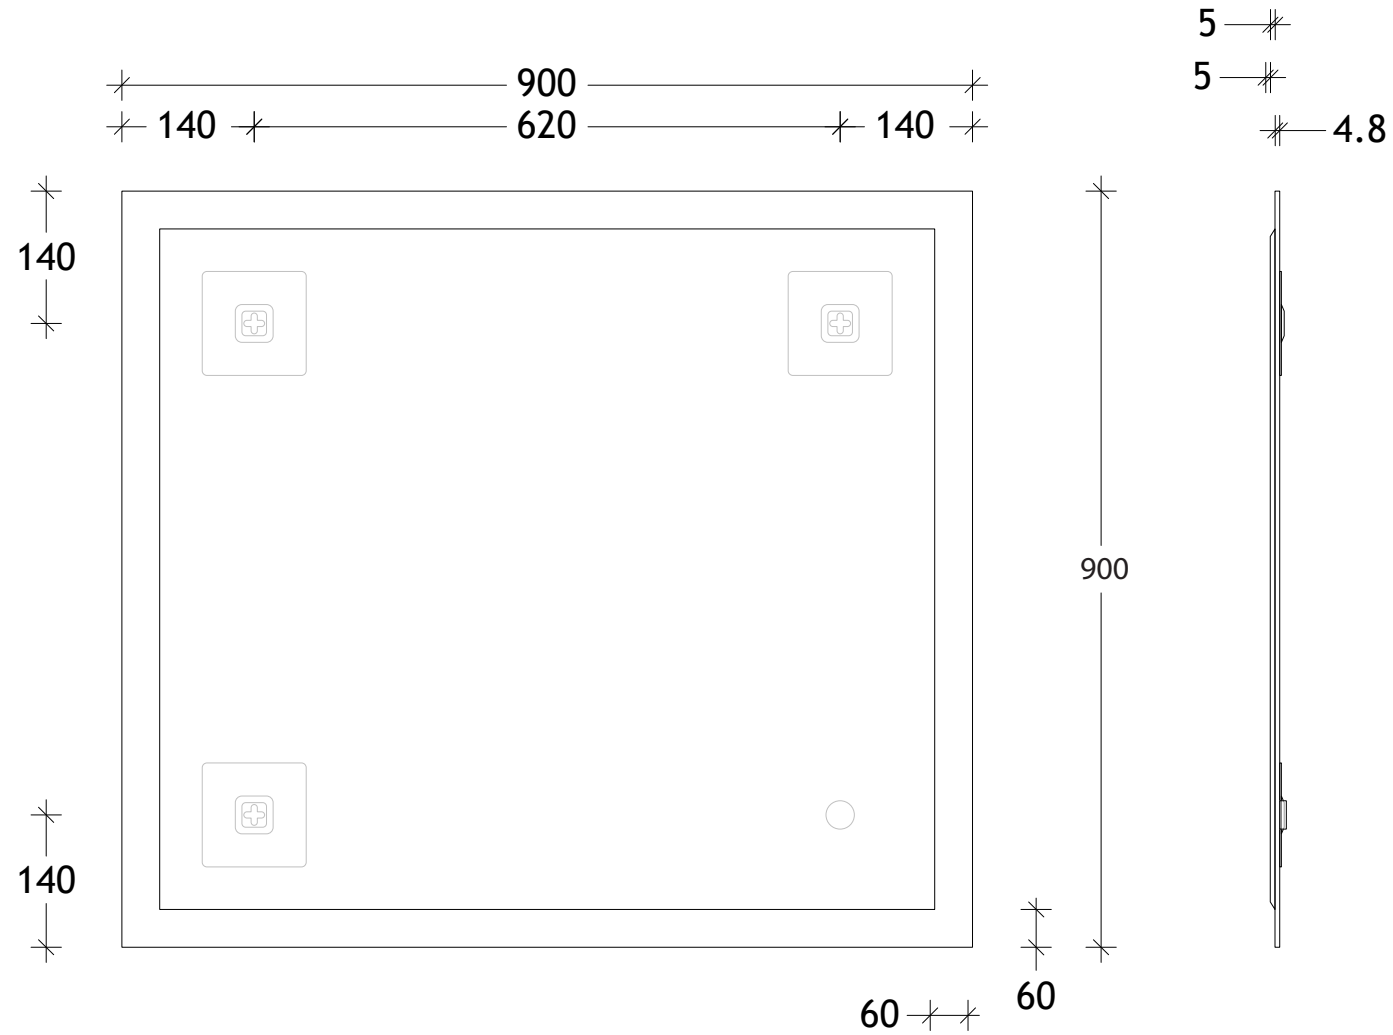

*BRACKET LOCATION MAY VARY +/- 5MM
DO NOT PRE DRILL MOUNTING HOLES BEFORE MIRROR IS ON SITE.
MEASURE EXACT MOUNTING LOCATIONS FROM YOUR MIRROR.

NAME:	GLASS FRAME OVERLAY MIRROR
SIZE:	500 x 900
WK/WH:	WALL HUNG
CONFIGURATION:	MIRROR

*BRACKET LOCATION MAY VARY +/- 5MM
DO NOT PRE DRILL MOUNTING HOLES BEFORE MIRROR IS ON SITE.
MEASURE EXACT MOUNTING LOCATIONS FROM YOUR MIRROR.

NAME:	GLASS FRAME OVERLAY MIRROR
SIZE:	600 x 900
WK/WH:	WALL HUNG
CONFIGURATION:	OVERLAY MIRROR

*BRACKET LOCATION MAY VARY +/- 5MM
DO NOT PRE DRILL MOUNTING HOLES BEFORE MIRROR IS ON SITE.
MEASURE EXACT MOUNTING LOCATIONS FROM YOUR MIRROR.

NAME:	GLASS FRAME OVERLAY MIRROR
SIZE:	750 x 900
WK/WH:	WALL HUNG
CONFIGURATION:	MIRROR

*BRACKET LOCATION MAY VARY +/- 5MM
DO NOT PRE DRILL MOUNTING HOLES BEFORE MIRROR IS ON SITE.
MEASURE EXACT MOUNTING LOCATIONS FROM YOUR MIRROR.

NAME:	GLASS FRAME OVERLAY MIRROR
SIZE:	1200 x 900
WK/WH:	WALL HUNG
CONFIGURATION:	MIRROR