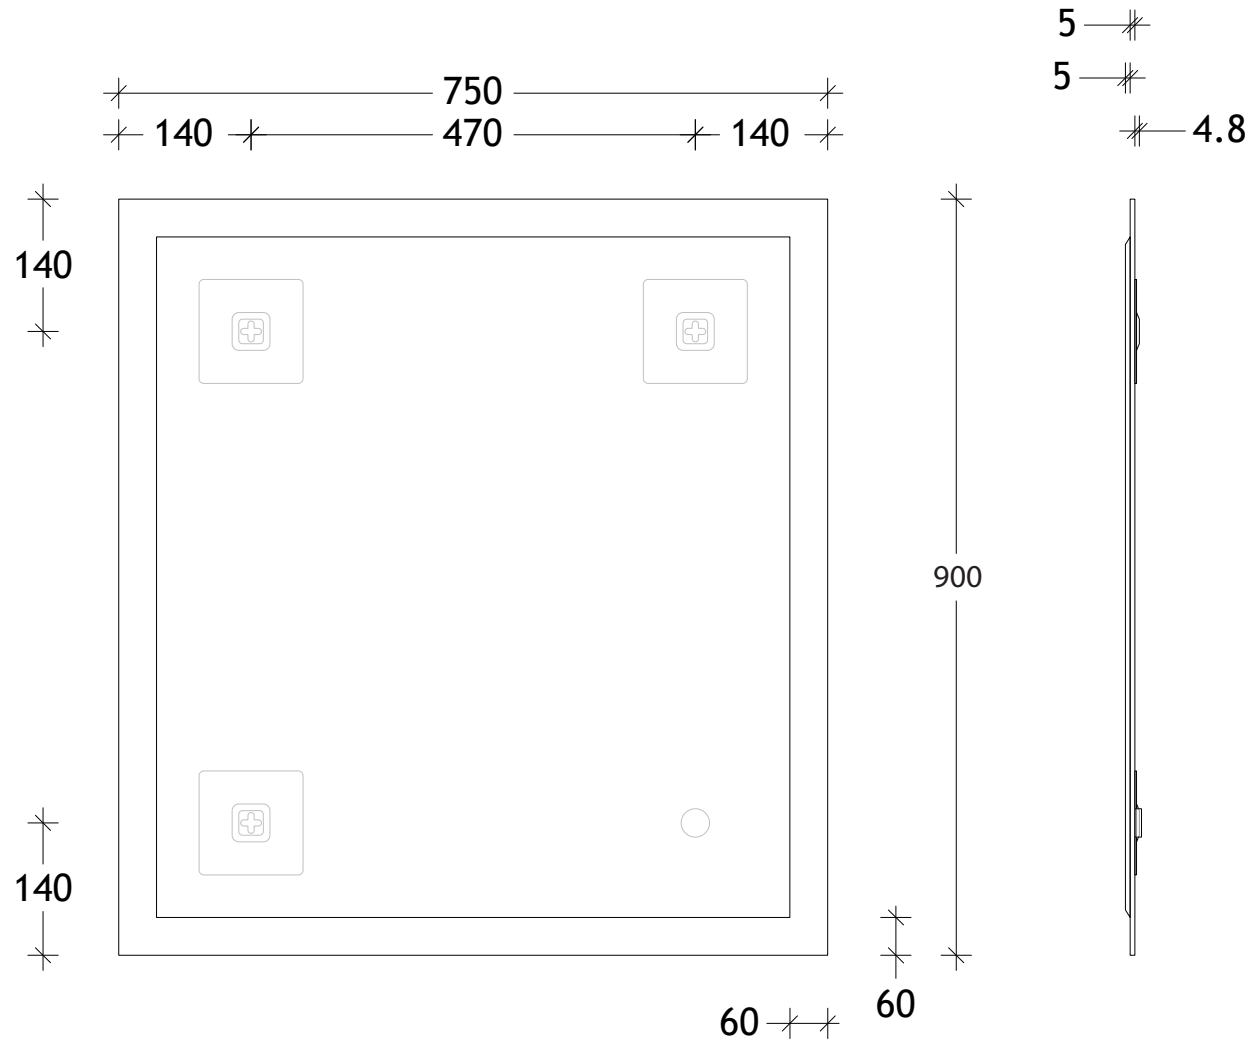

*BRACKET LOCATION MAY VARY +/- 5MM
DO NOT PRE DRILL MOUNTING HOLES BEFORE MIRROR IS ON SITE.
MEASURE EXACT MOUNTING LOCATIONS FROM YOUR MIRROR.

NAME:	GLASS FRAME OVERLAY MIRROR
SIZE:	500 x 900
WK/WH:	WALL HUNG
CONFIGURATION:	MIRROR

*BRACKET LOCATION MAY VARY +/- 5MM
DO NOT PRE DRILL MOUNTING HOLES BEFORE MIRROR IS ON SITE.
MEASURE EXACT MOUNTING LOCATIONS FROM YOUR MIRROR.

NAME:	GLASS FRAME OVERLAY MIRROR
SIZE:	600 x 900
WK/WH:	WALL HUNG
CONFIGURATION:	OVERLAY MIRROR

*BRACKET LOCATION MAY VARY +/- 5MM
DO NOT PRE DRILL MOUNTING HOLES BEFORE MIRROR IS ON SITE.
MEASURE EXACT MOUNTING LOCATIONS FROM YOUR MIRROR.

NAME:	GLASS FRAME OVERLAY MIRROR
SIZE:	750 x 900
WK/WH:	WALL HUNG
CONFIGURATION:	MIRROR

*BRACKET LOCATION MAY VARY +/- 5MM
DO NOT PRE DRILL MOUNTING HOLES BEFORE MIRROR IS ON SITE.
MEASURE EXACT MOUNTING LOCATIONS FROM YOUR MIRROR.

NAME:	GLASS FRAME OVERLAY MIRROR
SIZE:	1200 x 900
WK/WH:	WALL HUNG
CONFIGURATION:	MIRROR