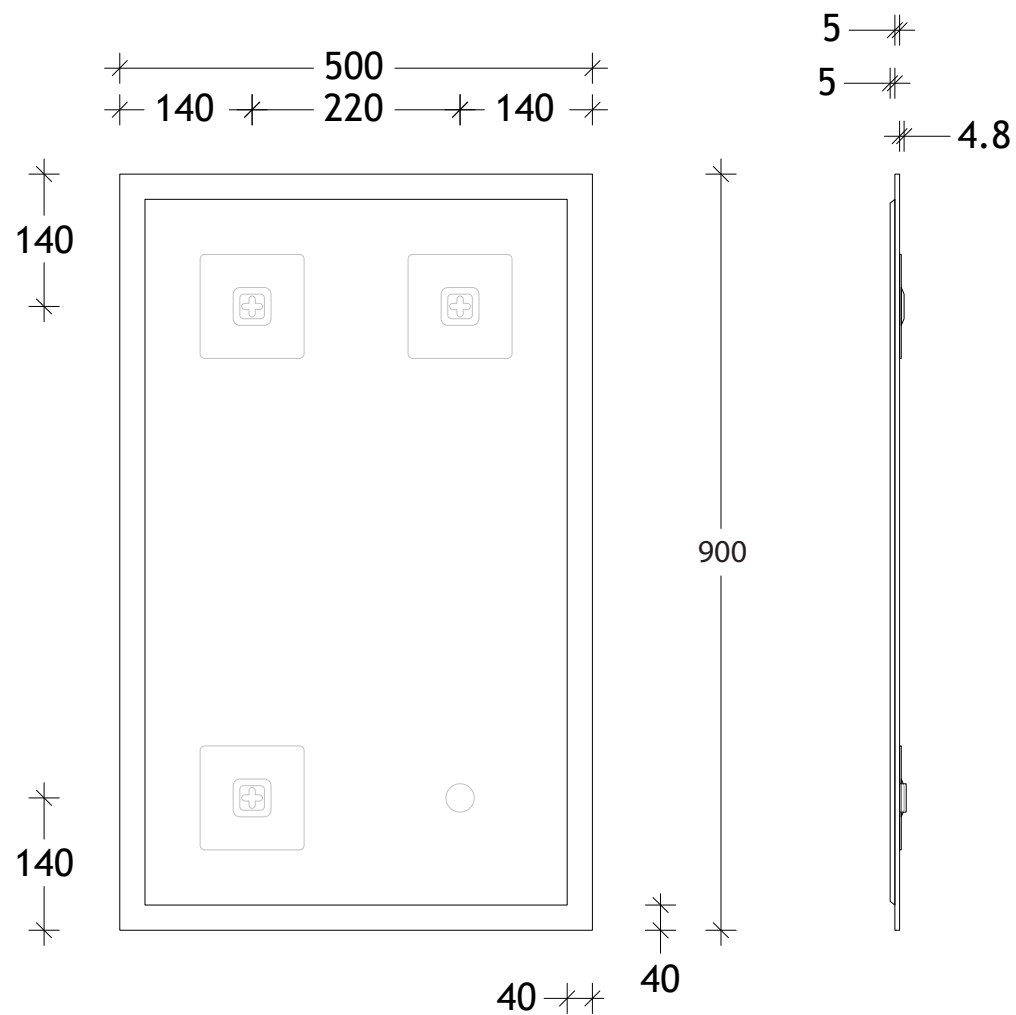

*BRACKET LOCATION MAY VARY +/- 5MM
DO NOT PRE DRILL MOUNTING HOLES BEFORE MIRROR IS ON SITE.
MEASURE EXACT MOUNTING LOCATIONS FROM YOUR MIRROR.

NAME:	GLASS FRAME OVERLAY MIRROR
SIZE:	500 x 900
WK/WH:	WALL HUNG
CONFIGURATION:	MIRROR

*BRACKET LOCATION MAY VARY +/- 5MM
DO NOT PRE DRILL MOUNTING HOLES BEFORE MIRROR IS ON SITE.
MEASURE EXACT MOUNTING LOCATIONS FROM YOUR MIRROR.

NAME:	GLASS FRAME OVERLAY MIRROR
SIZE:	600 x 900
WK/WH:	WALL HUNG
CONFIGURATION:	OVERLAY MIRROR

*BRACKET LOCATION MAY VARY +/- 5MM
DO NOT PRE DRILL MOUNTING HOLES BEFORE MIRROR IS ON SITE.
MEASURE EXACT MOUNTING LOCATIONS FROM YOUR MIRROR.

NAME:	GLASS FRAME OVERLAY MIRROR
SIZE:	750 x 900
WK/WH:	WALL HUNG
CONFIGURATION:	MIRROR

*BRACKET LOCATION MAY VARY +/- 5MM
DO NOT PRE DRILL MOUNTING HOLES BEFORE MIRROR IS ON SITE.
MEASURE EXACT MOUNTING LOCATIONS FROM YOUR MIRROR.

NAME:	GLASS FRAME OVERLAY MIRROR
SIZE:	1200 x 900
WK/WH:	WALL HUNG
CONFIGURATION:	MIRROR