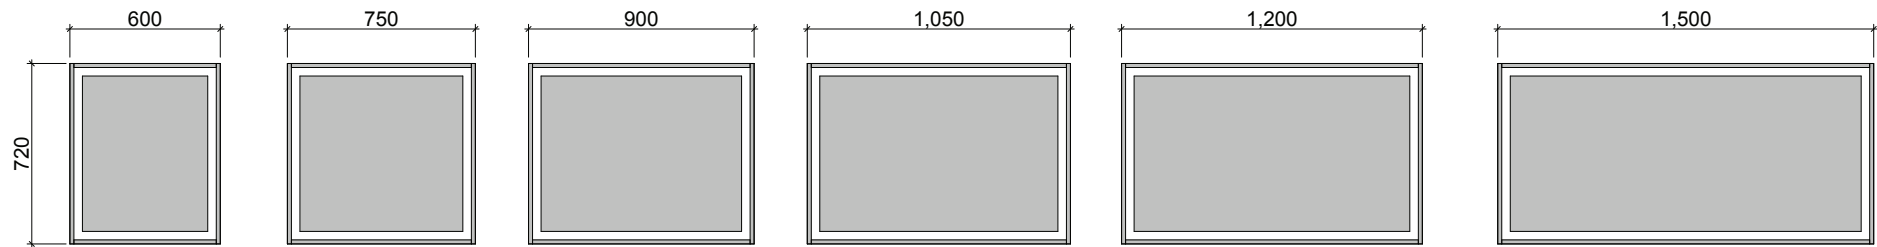

MIRRORS

Halifax

Waste size: Acrylic = 40mm, Ceramic = 32mm, Sculptured Marble = 32mm
Note: Where left or right hand options are available please specify or else cabinets will be supplied as per these drawings.
NOTE: All vanity top and basin sizes are nominal only. E&OE