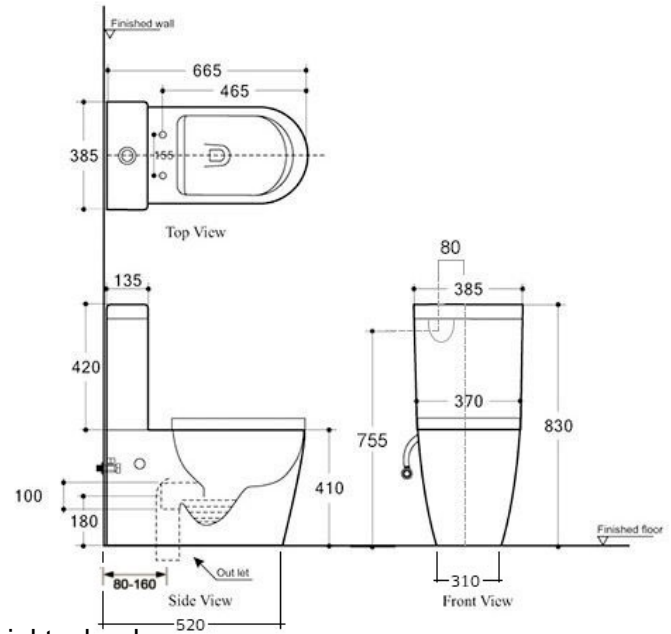

## Ticino Rimless Close Coupled Back to Wall Toilet Suite with Soft Close Quick Release Seat

**Code:** TI160RBTW

### Specifications

- Finish: Gloss White Ceramic with Nano glaze anti-bacterial technology
- Seat: Quick release, soft close, duroplast.
- Universal S or P trap (90° Adjustable pan bend included).
- Waste set out: Variable 60mm to 180mm. Larger set out available from 180-260mm when the 3-piece pan bend (code: APB350) is purchased
- Footprint measurement: Length 400mm & width 300mm
- Water supply: Universal back or bottom (left or right)
- WELS rating: 4 Star (4.5/3L)
- Watermark Approved to Australian Standards

### Product Options

TI160RBTW: Ticino Rimless Close Coupled Back to Wall Toilet Suite – Thin Seat

TI160RBTW-K: Ticino Rimless Close Coupled Back to Wall Toilet Suite – Thick Seat