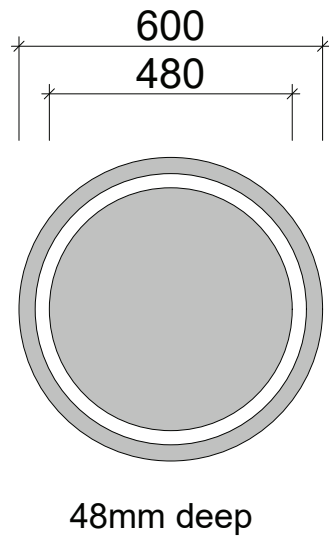

# MIRRORS

Brooklyn

Waste size: Acrylic = 40mm, Ceramic = 32mm, Sculptured Marble = 32mm  
Note: Where left or right hand options are available please specify or else cabinets will be supplied as per these drawings.  
NOTE: All vanity top and basin sizes are nominal only. E&OE