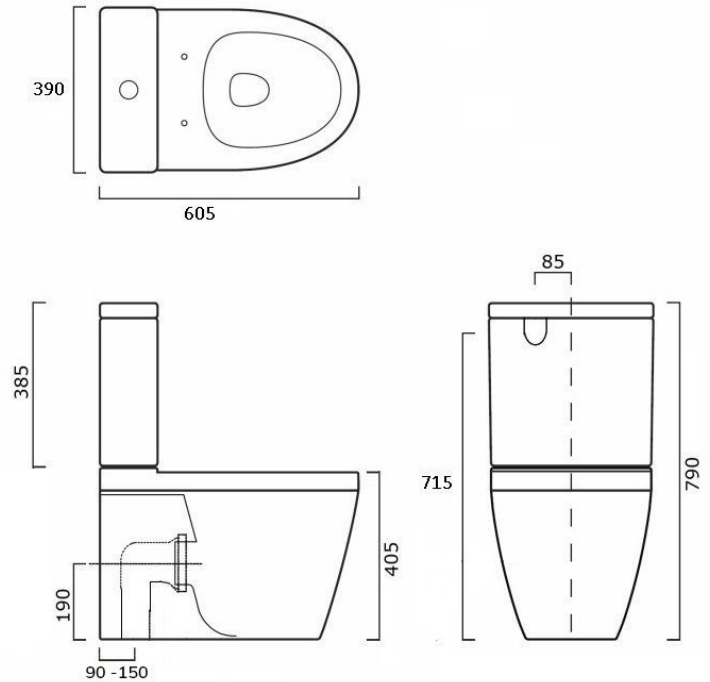

## Carlo Compact Close Coupled Back to Wall Short Projection Toilet Suite with Soft Close Quick Release Seat

Code: CA150SC

### Specifications

- Finish: Gloss White Ceramic
- Seat: Quick release, soft close, duroplast.
- Universal S or P trap (90° Adjustable pan bend included).
- Waste set out: Variable 90mm to 150mm.
- Water supply: Universal back or bottom (left or right)
- WELS rating: 4 Star (4.5/3L) (R:L04115)
- Watermark Approved to Australian Standards