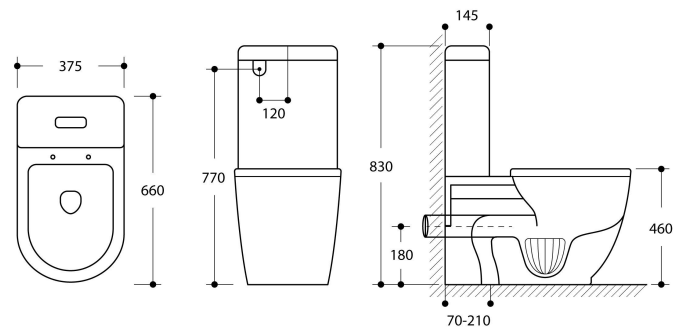

**TURNER
HASTINGS**
EUROPEAN DESIGN

1300 00 BATH
1300 00 2284

info@turnerhastings.com.au

turnerhastings.com.au

Narva Comfort Height Rimless Close Coupled Back to Wall Toilet Suite with Soft Close Quick Release Seat

Code: NA100RBTW

Specifications

- Finish: Gloss White Ceramic
- Seat: Quick release, soft close, duroplast.
- Universal S or P trap (90° Adjustable pan bend included).
- WELS rating: 4 Star (4.5/3L) (R:L03047)
- Watermark Approved to Australian Standards
- Complies to ambulant/comfort height when thick seat is installed
- Waste set out: Variable 70mm to 210mm. Larger set out available up to 260mm when the 3-piece pan bend (code: APB350) is purchased.
- Water supply: Universal back or bottom (left or right)