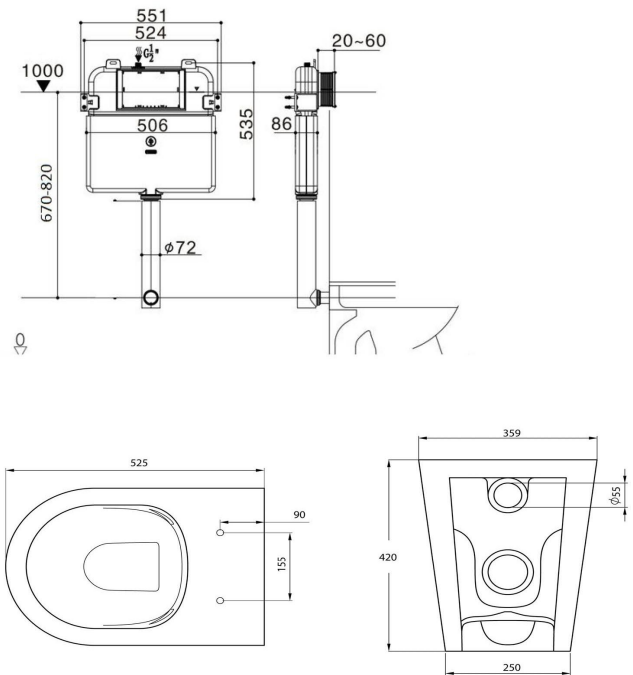

## Package - Narva Rimless Floor Mounted Pan & Seat + In-wall Cistern + Flush Plate

Code: NA2FPA

### Specifications

- Finish: Gloss White Ceramic
- Seat: Quick release, soft close, duroplast.
- Universal S or P trap (90° Adjustable pan bend included).
- WELS rating: 4 Star (4.5/3L) (R:L03047)
- Watermark Approved to Australian Standards
- Variable 60mm to 80mm. Larger set out available from 100-120mm when the swan neck pan bend (code: APB140) is purchased.
- Footprint measurement: Length 440mm & width 250mm
- Only 90mm thick cavity required
- Mechanical flush
- Adjustable flush pipe with key seal included
- Flush plate included - 6 different options
- WELS rating: 4 Star (4.5/3L) (R:L03047)
- Watermark Approved to Australian Standards