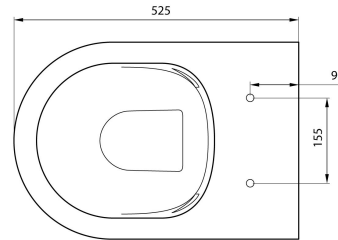

## Package - Ticino Rimless Floor Mounted Pan & Seat + In-wall Cistern + Flush Plate

**Code:** TIRFP

### Specifications

- Finish: Gloss White Ceramic with Nano glaze anti-bacterial technology
- Seat: Quick release, soft close, duroplast.
- Universal S or P trap (90° Adjustable pan bend included).
- Waste set out: Variable 60mm to 80mm. Larger set out available up to 110mm when the swan neck pan bend (code: APB140) is purchased.
- Footprint measurement: Length 400mm & width 300mm
- Only 90mm thick cavity required
- Mechanical flush
- Adjustable flush pipe with key seal included
- Flush plate included - 6 different options
- WELS rating: 4 Star (4.5/3L) (R:L03047)
- Watermark Approved to Australian Standards