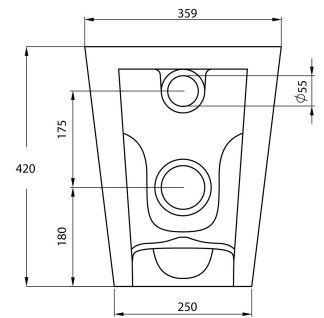

## Package - Ticino Rimless Floor Mounted Pan & Seat + In-wall Cistern + Flush Plate

**Code:** TIRFP

### Specifications

- Finish: Gloss White Ceramic with Nano glaze anti-bacterial technology
- Seat: Quick release, soft close, duroplast.
- Universal S or P trap (90° Adjustable pan bend included).
- Waste set out: Variable 60mm to 80mm. Larger set out available up to 110mm when the swan neck pan bend (code: APB140) is purchased.
- Footprint measurement: Length 400mm & width 300mm
- Only 90mm thick cavity required
- Mechanical flush
- Adjustable flush pipe with key seal included
- Flush plate included - 6 different options
- WELS rating: 4 Star (4.5/3L) (R:L03047)
- Watermark Approved to Australian Standards