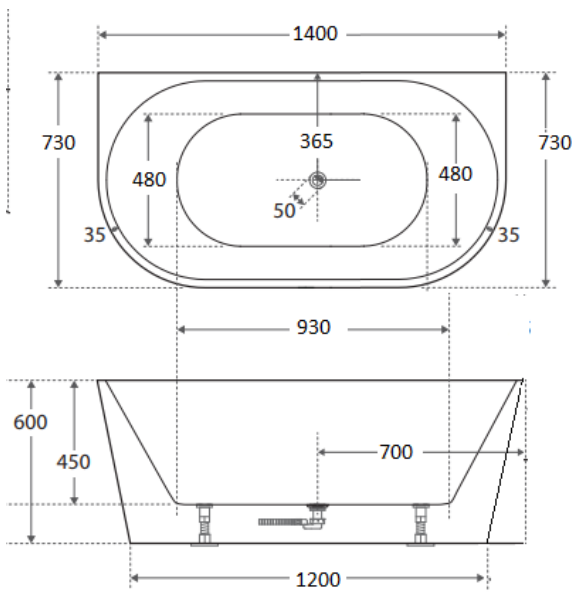

DESCRIPTION

- Modern & Minimalist design
- Round Back to Wall
- Gloss white, UV stabilized, sanitary grade acrylic
- Inbuilt steel support frame
- Adjustable steel legs, No overflow
- No-porous, blemish resistant and easy maintenance
- Chrome waste included with bath

AURIS 1400MM-GLOSS WHITE