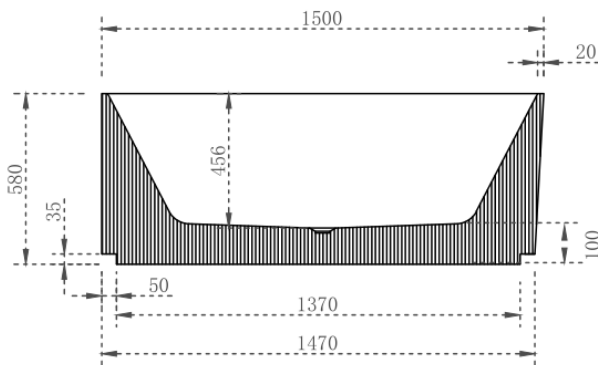

DESCRIPTION

- Modern & Nordic design
- Freestanding Bath with V-Groove Line Surround
- Matte white, UV stabilized acrylic
- Inbuilt steel support frame
- Adjustable steel legs, No overflow
- No-porous, blemish resistant and easy maintenance
- Chrome waste included with bath

V-GROOVE LEFT HAND CORNER 1500MM-MATTE

V-GROOVE RIGHT HAND CORNER 1500MM-MATTE

Prices include GST. All measurements are in millimeters and subject to change without notice. For products, please allow +/- 10mm tolerance for manufacturing variance.