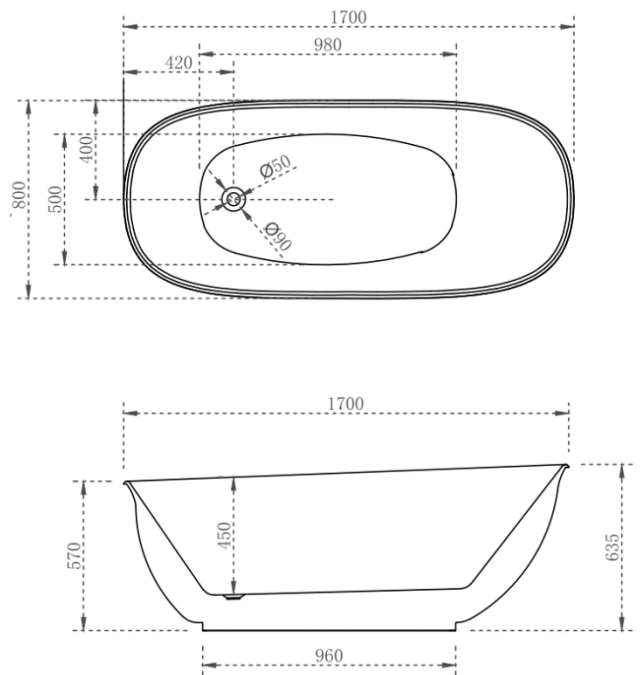

VITA HIGH-RISE 1700MM-MATTE WHITE

Prices include GST. All measurements are in millimeters and subject to change without notice. For products, please allow +/- 10mm tolerance for manufacturing variance.