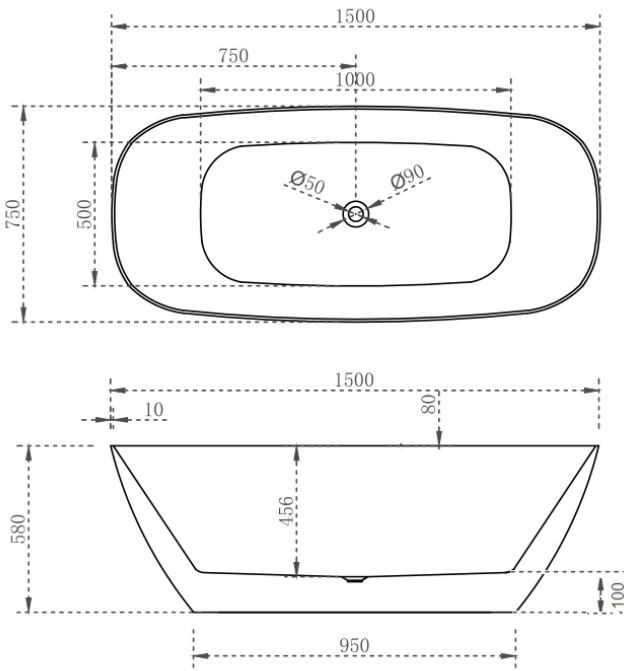

DESCRIPTION

- Modern & Minimalist design
- Rec. Shape, 10mm Super Slim Edge
- Gloss white, UV stabilized acrylic Freestanding Bath
- Inbuilt steel support frame
- Adjustable steel legs, No overflow
- No-porous, blemish resistant and easy maintenance
- Chrome waste included with bath

REC SLIMLINE 1500MM-GLOSS WHITE