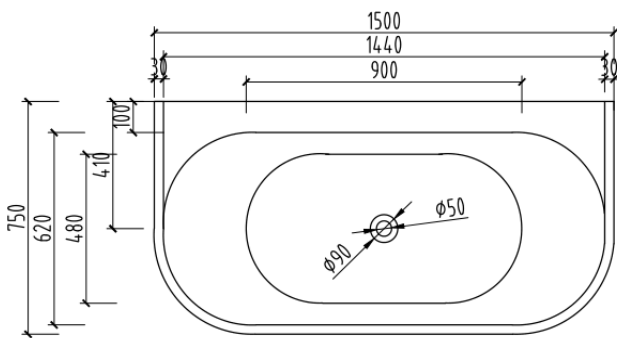

DESCRIPTION

- Modern & Hampton design
- Back To Wall Bath
- Gloss white, UV stabilized acrylic Freestanding Bath
- Inbuilt steel support frame
- Adjustable steel legs, No overflow
- No-porous, blemish resistant and easy maintenance
- Chrome waste included with bath

WESFMINSTER 1500MM-GLOSS WHITE

WESTMINSTER 1700MM-GLOSS WHITE

Prices include GST. All measurements are in millimeters and subject to change without notice. For products, please allow +/- 10mm tolerance for manufacturing variance.