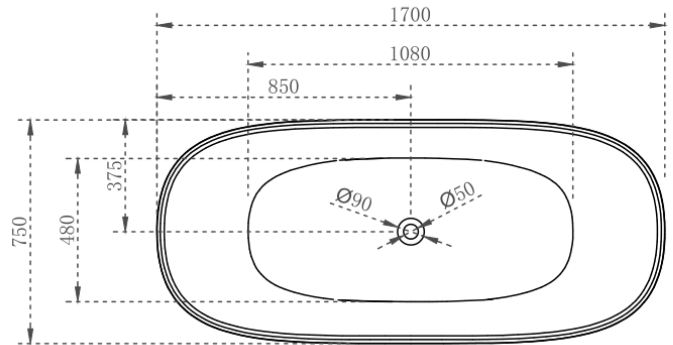

HAMPTON 1700MM-MATTE WHITE

Prices include GST. All measurements are in millimeters and subject to change without notice. For products, please allow +/- 10mm tolerance for manufacturing variance.