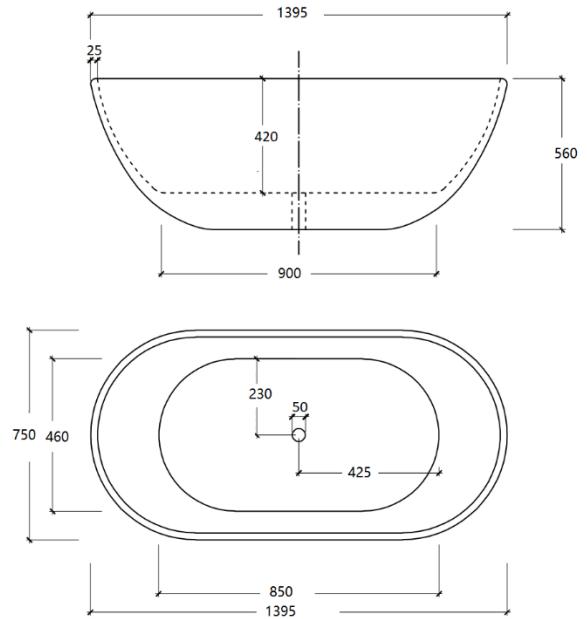

1700mm RIGHT HAND CORNER

Prices include GST. All measurements are in millimeters and subject to change without notice. For products, please allow +/- 10mm tolerance for manufacturing variance.

DESCRIPTION

EGG SHAPE 1300MM-GLOSS WHITE

EGG SHAPE 1400MM-GLOSS WHITE

EGG SHAPE 1530MM-GLOSS WHITE

EGG SHAPE 1690MM-GLOSS WHITE

Prices include GST. All measurements are in millimeters and subject to change without notice. For products, please allow +/- 10mm tolerance for manufacturing variance.

PRODUCT INFORMATION & SPECIFICATION

EGG SHAPE BATH-MATTE WHITE

BATH SIZE	PRODUCT CODE
1300mm	BT-EL1300M
1400mm	BT-EL1400M
1530mm	BT-EL1500M
1690mm	BT-EL1700M

Prices include GST. All measurements are in millimeters and subject to change without notice. For products, please allow +/- 10mm tolerance for manufacturing variance.

EGG SHAPE 1300MM-MATTE WHITE

EGG SHAPE 1400MM-MATTE WHITE

EGG SHAPE 1530MM-MATTE WHITE

EGG SHAPE 1690MM-MATTE WHITE

Prices include GST. All measurements are in millimeters and subject to change without notice. For products, please allow +/- 10mm tolerance for manufacturing variance.