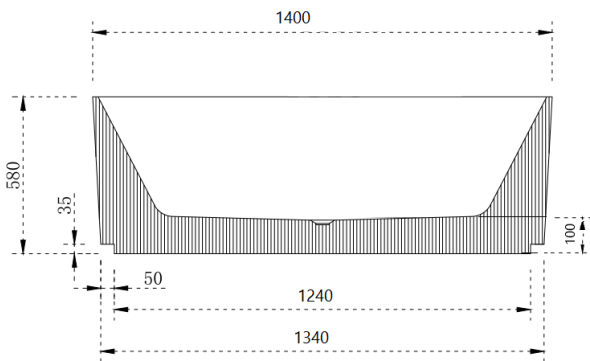

DESCRIPTION

- Modern & Nordic design
- Freestanding Back To Wall Bath with V-Groove Line Surround
- Matte white, UV stabilized acrylic
- Inbuilt steel support frame
- Adjustable steel legs, No overflow
- No-porous, blemish resistant and easy maintenance
- Chrome waste included with bath

V-GROOVE BACK TO WALL 1400MM-MATTE