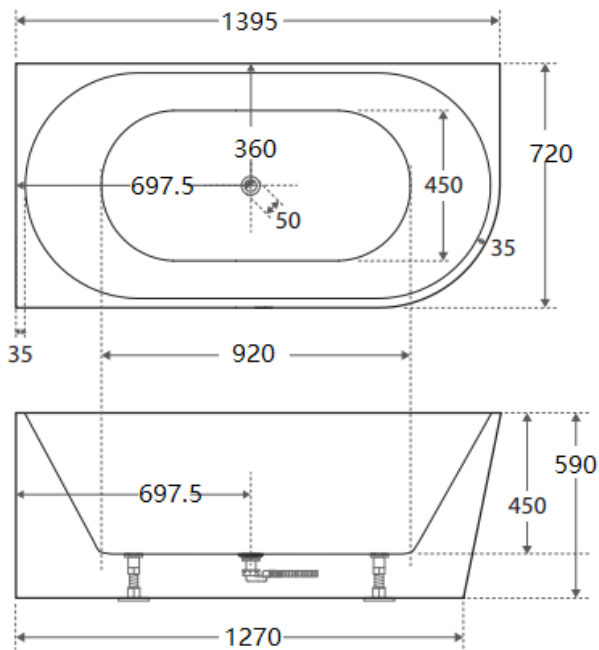

1700mm RIGHT HAND CORNER

Prices include GST. All measurements are in millimeters and subject to change without notice. For products, please allow +/- 10mm tolerance for manufacturing variance.

DESCRIPTION

AURIS LEFT HAND CORNER 1700MM-GLOSS

AURIS RIGHT HAND CORNER 1700MM-GLOSS

Prices include GST. All measurements are in millimeters and subject to change without notice. For products, please allow +/- 10mm tolerance for manufacturing variance.

PRODUCT INFORMATION & SPECIFICATION

AURIS CONER BACK TO WALL BATH-MATTE WHITE

BATH SIZE	PRODUCT CODE
1400mm LEFT HAND CORNER	BT-NA1400LHMW
1400mm RIGHT HAND CORNER	BT-NA1400RHMW
1500mm LEFT HAND CORNER	BT-NA1500LHMW
1500mm RIGHT HAND CORNER	BT-NA1500RHMW
1700mm LEFT HAND CORNER	BT-NA1700LHMW
1700mm RIGHT HAND CORNER	BT-NA1700RHMW

AURIS LEFT HAND CORNER 1400MM-MATTE

AURIS RIGHT HAND CORNER 1400MM-MATTE

AURIS LEFT HAND CORNER 1500MM-MATTE

AURIS RIGHT HAND CORNER 1500MM-MATTE

Prices include GST. All measurements are in millimeters and subject to change without notice. For products, please allow +/- 10mm tolerance for manufacturing variance.