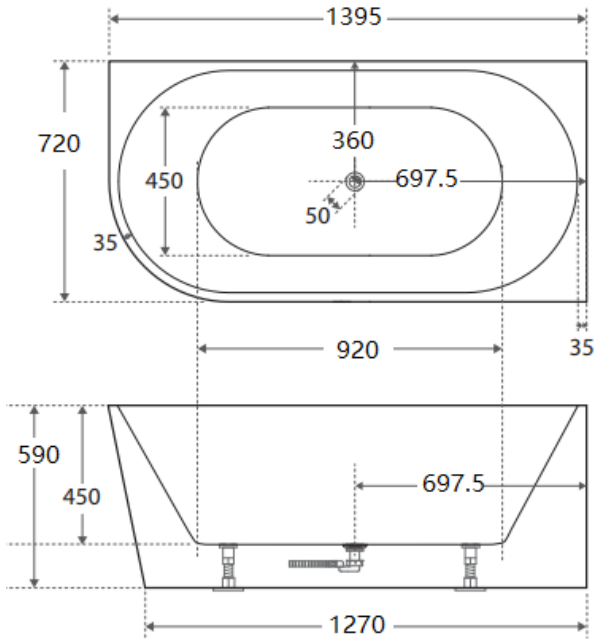

1700mm RIGHT HAND CORNER

Prices include GST. All measurements are in millimeters and subject to change without notice. For products, please allow +/- 10mm tolerance for manufacturing variance.

DESCRIPTION

PRODUCT INFORMATION & SPECIFICATION

AURIS CONER BACK TO WALL BATH-MATTE WHITE

BATH SIZE	PRODUCT CODE
1400mm LEFT HAND CORNER	BT-NA1400LHMW
1400mm RIGHT HAND CORNER	BT-NA1400RHMW
1500mm LEFT HAND CORNER	BT-NA1500LHMW
1500mm RIGHT HAND CORNER	BT-NA1500RHMW
1700mm LEFT HAND CORNER	BT-NA1700LHMW
1700mm RIGHT HAND CORNER	BT-NA1700RHMW

Prices include GST. All measurements are in millimeters and subject to change without notice. For products, please allow +/- 10mm tolerance for manufacturing variance.

DESCRIPTION

- Modern & Minimalist design
- Round Corner Back to Wall
- Matte white, UV stabilized, sanitary grade acrylic
- Inbuilt steel support frame
- Adjustable steel legs, No overflow
- No-porous, blemish resistant and easy maintenance
- Chrome waste included with bath

AURIS LEFT HAND CORNER 1400MM-MATTE

AURIS RIGHT HAND CORNER 1400MM-MATTE

AURIS LEFT HAND CORNER 1500MM-MATTE

AURIS RIGHT HAND CORNER 1500MM-MATTE

Prices include GST. All measurements are in millimeters and subject to change without notice. For products, please allow +/- 10mm tolerance for manufacturing variance.