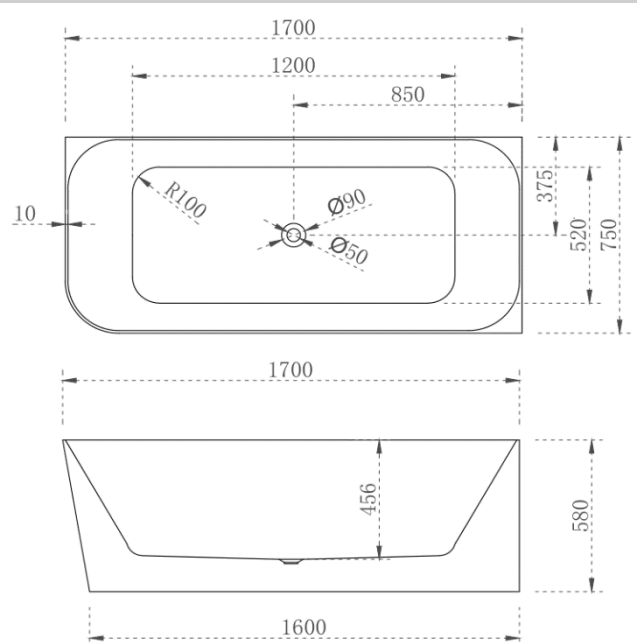

AHSTON 1500MM CORNER LEFT HAND-MATTE

AHSTON 1500MM CORNER RIGHT HAND- MATTE

AHSTON 1700MM CORNER LEFT HAND- MATTE

AHSTON 1700MM CORNER RIGHT HAND- MATTE

Prices include GST. All measurements are in millimeters and subject to change without notice. For products, please allow +/- 10mm tolerance for manufacturing variance.

PRODUCT INFORMATION & SPECIFICATION

WESTMINSTER BACK TO WALL BATH-GLOSS WHITE

BATH SIZE

1500mm

1700mm

PRODUCT CODE

BT-WA1500

BT-WA1700