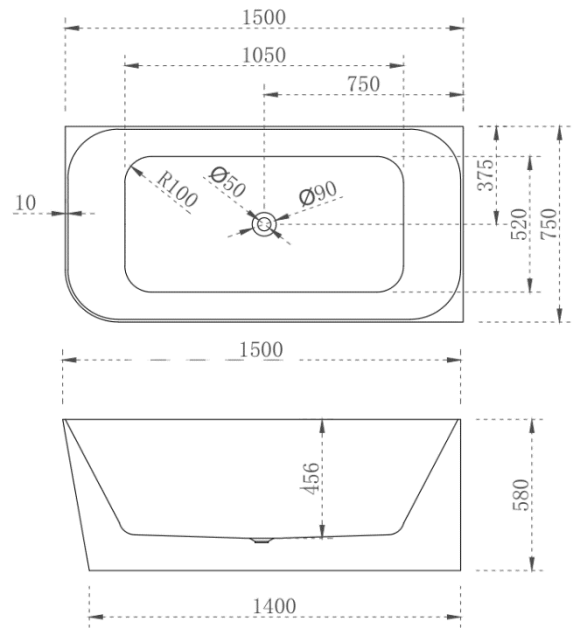

PRODUCT INFORMATION & SPECIFICATION

ASHTON CORNER BACK TO WALL BATH-GLOSS WHITE

BATH SIZE	PRODUCT CODE
1500mm LEFT HAND CORNER	BT-AS1500LH
1500mm RIGHT HAND CORNER	BT-AS1500RH
1700mm LEFT HAND CORNER	BT-AS1700LH
1700mm RIGHT HAND CORNER	BT-AS1700RH

Prices include GST. All measurements are in millimeters and subject to change without notice. For products, please allow +/- 10mm tolerance for manufacturing variance.

DESCRIPTION

- Modern & Minimalist design
- Super Slim Square Edge, Corner Back To Wall
- Gloss white, UV stabilized, sanitary grade acrylic
- Inbuilt steel support frame
- Adjustable steel legs, No overflow
- No-porous, blemish resistant and easy maintenance
- Chrome waste included with bath

AHSTON 1500MM CORNER LEFT HAND-GLOSS

AHSTON 1500MM CORNER RIGHT HAND-GLOSS

AHSTON 1700MM CORNER LEFT HAND-GLOSS

AHSTON 1700MM CORNER RIGHT HAND-GLOSS

Prices include GST. All measurements are in millimeters and subject to change without notice. For products, please allow +/- 10mm tolerance for manufacturing variance.

PRODUCT INFORMATION & SPECIFICATION

ASHTON CORNER BACK TO WALL BATH-MATTE WHITE

BATH SIZE	PRODUCT CODE
1500mm LEFT HAND CORNER	BT-AS1500LHMW
1500mm RIGHT HAND CORNER	BT-AS1500RHMW
1700mm LEFT HAND CORNER	BT-AS1700LHMW
1700mm RIGHT HAND CORNER	BT-AS1700RHMW