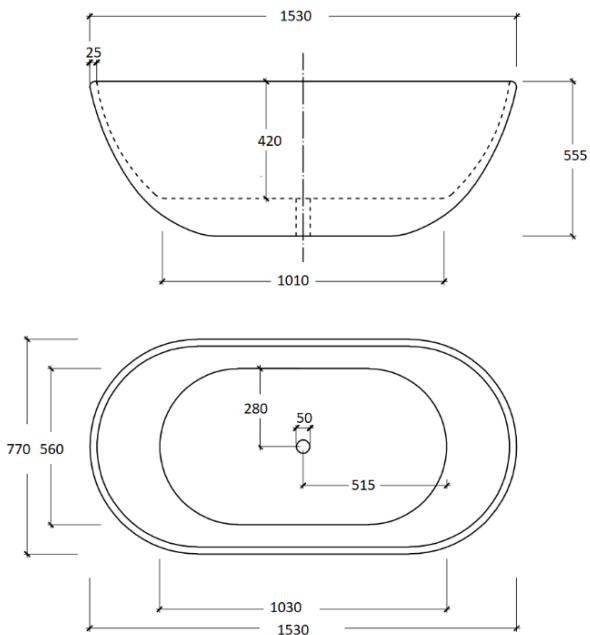

1700mm RIGHT HAND CORNER

Prices include GST. All measurements are in millimeters and subject to change without notice. For products, please allow +/- 10mm tolerance for manufacturing variance.

DESCRIPTION

DESCRIPTION

- Modern & Minimalist design
- Egg Shape
- Gloss white, UV stabilized, sanitary grade acrylic
- Inbuilt steel support frame
- Adjustable steel legs, No overflow
- No-porous, blemish resistant and easy maintenance
- Chrome waste included with bath

EGG SHAPE 1300MM-GLOSS WHITE

EGG SHAPE 1400MM-GLOSS WHITE

EGG SHAPE 1530MM-GLOSS WHITE

EGG SHAPE 1690MM-GLOSS WHITE

Prices include GST. All measurements are in millimeters and subject to change without notice. For products, please allow +/- 10mm tolerance for manufacturing variance.

PRODUCT INFORMATION & SPECIFICATION

EGG SHAPE BATH-MATTE WHITE

BATH SIZE	PRODUCT CODE
1300mm	BT-EL1300M
1400mm	BT-EL1400M
1530mm	BT-EL1500M
1690mm	BT-EL1700M

Prices include GST. All measurements are in millimeters and subject to change without notice. For products, please allow +/- 10mm tolerance for manufacturing variance.