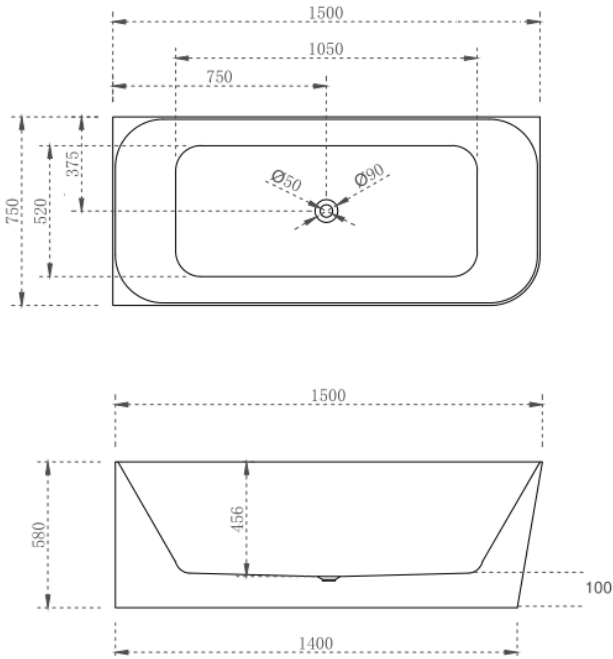

HAMPTON 1500MM-MATTE WHITE

HAMPTON 1700MM-MATTE WHITE

Prices include GST. All measurements are in millimeters and subject to change without notice. For products, please allow +/- 10mm tolerance for manufacturing variance.

PRODUCT INFORMATION & SPECIFICATION

ASHTON CORNER BACK TO WALL BATH-GLOSS WHITE

BATH SIZE	PRODUCT CODE
1500mm LEFT HAND CORNER	BT-AS1500LH
1500mm RIGHT HAND CORNER	BT-AS1500RH
1700mm LEFT HAND CORNER	BT-AS1700LH
1700mm RIGHT HAND CORNER	BT-AS1700RH

Prices include GST. All measurements are in millimeters and subject to change without notice. For products, please allow +/- 10mm tolerance for manufacturing variance.

DESCRIPTION

- Modern & Minimalist design
- Super Slim Square Edge, Corner Back To Wall
- Gloss white, UV stabilized, sanitary grade acrylic
- Inbuilt steel support frame
- Adjustable steel legs, No overflow
- No-porous, blemish resistant and easy maintenance
- Chrome waste included with bath

AHSTON 1500MM CORNER LEFT HAND-GLOSS

AHSTON 1500MM CORNER RIGHT HAND-GLOSS

AHSTON 1700MM CORNER LEFT HAND-GLOSS

AHSTON 1700MM CORNER RIGHT HAND-GLOSS

Prices include GST. All measurements are in millimeters and subject to change without notice. For products, please allow +/- 10mm tolerance for manufacturing variance.