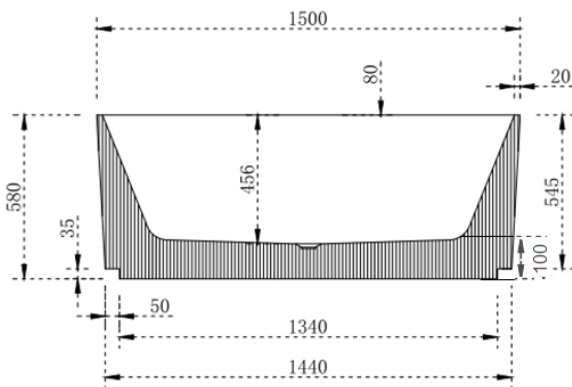

DESCRIPTION

- Modern & Nordic design
- Freestanding Bath with V-Groove Line Surround
- Matte white, UV stabilized acrylic
- Inbuilt steel support frame
- Adjustable steel legs, No overflow
- No-porous, blemish resistant and easy maintenance
- Chrome waste included with bath

V-GROOVE ROUND 1500MM-MATTE WHITE

V-GROOVE ROUND 1700MM-MATTE WHITE

Prices include GST. All measurements are in millimeters and subject to change without notice. For products, please allow +/- 10mm tolerance for manufacturing variance.