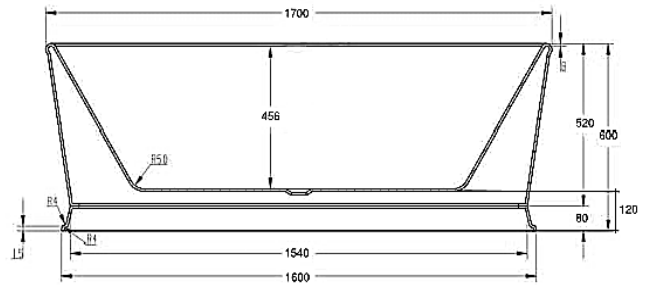

DESCRIPTION

- Modern & Hampton design
- Back To Wall Bath
- Matte white, UV stabilized acrylic
- Inbuilt steel support frame
- Adjustable steel legs, No overflow
- No-porous, blemish resistant and easy maintenance
- Chrome waste included with bath

WESTMINSTER 1500MM-MATTE WHITE

WESTMINSTER 1700MM-MATTE WHITE

Prices include GST. All measurements are in millimeters and subject to change without notice. For products, please allow +/- 10mm tolerance for manufacturing variance.