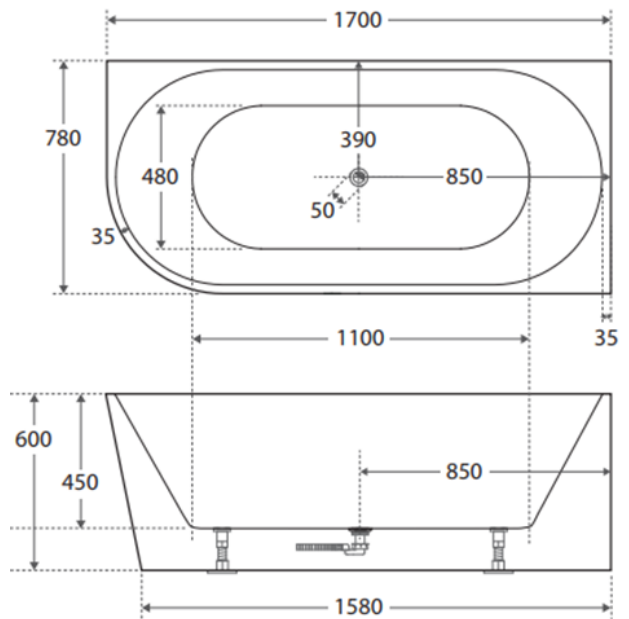

1700mm RIGHT HAND CORNER

Prices include GST. All measurements are in millimeters and subject to change without notice. For products, please allow +/- 10mm tolerance for manufacturing variance.

DESCRIPTION

AURIS LEFT HAND CORNER 1400MM-MATTE

AURIS RIGHT HAND CORNER 1400MM-MATTE

AURIS LEFT HAND CORNER 1500MM-MATTE

AURIS RIGHT HAND CORNER 1500MM-MATTE

Prices include GST. All measurements are in millimeters and subject to change without notice. For products, please allow +/- 10mm tolerance for manufacturing variance.

AURIS LEFT HAND CORNER 1700MM-MATTE

AURIS RIGHT HAND CORNER 1700MM-MATTE

Prices include GST. All measurements are in millimeters and subject to change without notice. For products, please allow +/- 10mm tolerance for manufacturing variance.

PRODUCT INFORMATION & SPECIFICATION

AURIS BACK TO WALL BATH-GLOSS WHITE

BATH SIZE	PRODUCT CODE
1400mm	BT-AU1400
1500mm	BT-AU1500
1700mm	BT-AU1700

Prices include GST. All measurements are in millimeters and subject to change without notice. For products, please allow +/- 10mm tolerance for manufacturing variance.