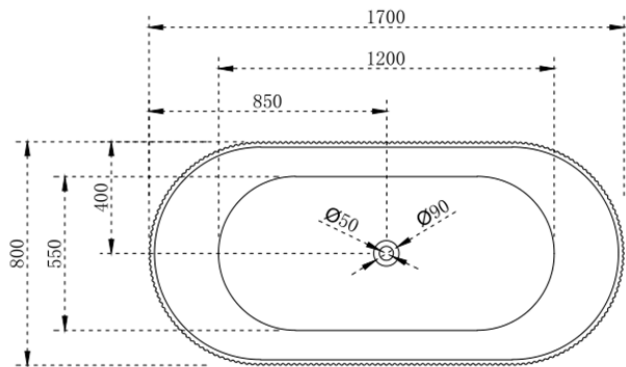

DESCRIPTION

- Modern & Nordic design
- Freestanding Bath with V-Groove Line Surround
- Matte white, UV stabilized acrylic
- Inbuilt steel support frame
- Adjustable steel legs, No overflow
- No-porous, blemish resistant and easy maintenance
- Chrome waste included with bath

V-GROOVE ROUND 1500MM-MATTE WHITE

V-GROOVE ROUND 1700MM-MATTE WHITE

Prices include GST. All measurements are in millimeters and subject to change without notice. For products, please allow +/- 10mm tolerance for manufacturing variance.