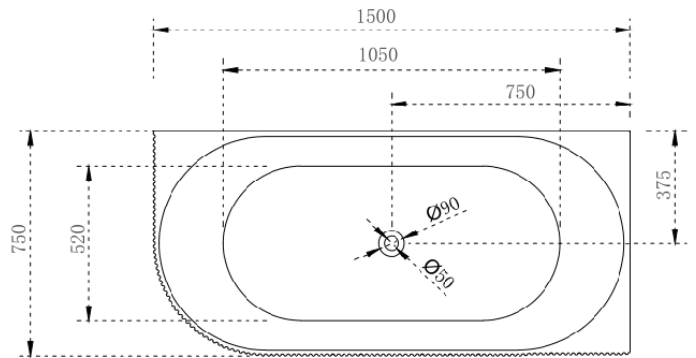

DESCRIPTION

- Modern & Nordic design
- Freestanding Bath with V-Groove Line Surround
- Matte white, UV stabilized acrylic
- Inbuilt steel support frame
- Adjustable steel legs, No overflow
- No-porous, blemish resistant and easy maintenance
- Chrome waste included with bath

V-GROOVE LEFT HAND CORNER 1500MM-MATTE

V-GROOVE RIGHT HAND CORNER 1500MM-MATTE

Prices include GST. All measurements are in millimeters and subject to change without notice. For products, please allow +/- 10mm tolerance for manufacturing variance.