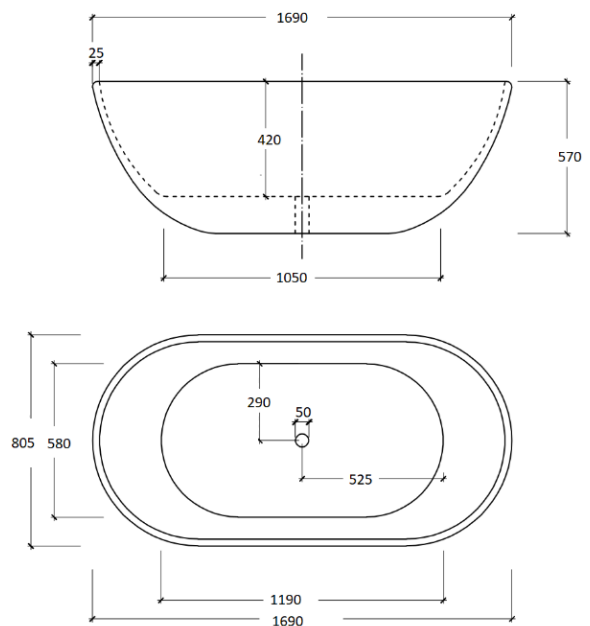

1700mm RIGHT HAND CORNER

Prices include GST. All measurements are in millimeters and subject to change without notice. For products, please allow +/- 10mm tolerance for manufacturing variance.

DESCRIPTION

EGG SHAPE 1300MM-GLOSS WHITE

EGG SHAPE 1400MM-GLOSS WHITE

EGG SHAPE 1530MM-GLOSS WHITE

EGG SHAPE 1690MM-GLOSS WHITE

Prices include GST. All measurements are in millimeters and subject to change without notice. For products, please allow +/- 10mm tolerance for manufacturing variance.

PRODUCT INFORMATION & SPECIFICATION

EGG SHAPE BATH-MATTE WHITE

BATH SIZE	PRODUCT CODE
1300mm	BT-EL1300M
1400mm	BT-EL1400M
1530mm	BT-EL1500M
1690mm	BT-EL1700M

Prices include GST. All measurements are in millimeters and subject to change without notice. For products, please allow +/- 10mm tolerance for manufacturing variance.

EGG SHAPE 1300MM-MATTE WHITE

EGG SHAPE 1400MM-MATTE WHITE

EGG SHAPE 1530MM-MATTE WHITE

EGG SHAPE 1690MM-MATTE WHITE

Prices include GST. All measurements are in millimeters and subject to change without notice. For products, please allow +/- 10mm tolerance for manufacturing variance.