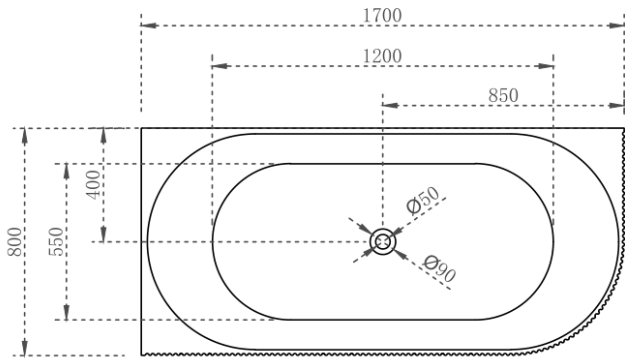

V-GROOVE LEFT HAND CORNER 1700MM-MATTE   V-GROOVE RIGHT HAND CORNER 1700MM-MATTE

Prices include GST. All measurements are in millimeters and subject to change without notice. For products, please allow +/- 10mm tolerance for manufacturing variance.