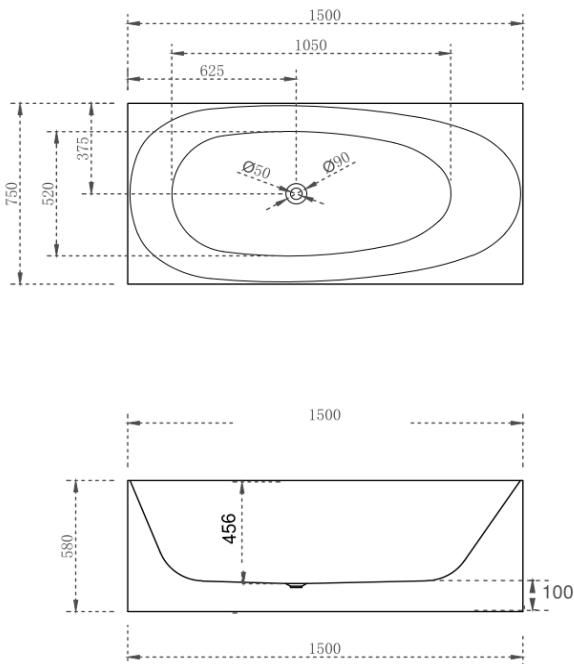

PRODUCT INFORMATION & SPECIFICATION

NEW MULTI SQUARE CORNER BACK TO WALL BATH-GLOSS WHITE

BATH SIZE	PRODUCT CODE
1300mm	BT-MS1300
1400mm	BT-MS1400
1500mm	BT-MS1500
1700mm	BT-MS1700

Prices include GST. All measurements are in millimeters and subject to change without notice. For products, please allow +/- 10mm tolerance for manufacturing variance.

MULTI SQUARE 1300MM-GLOSS WHITE

MULTI SQUARE 1400MM-GLOSS WHITE

MULTI SQUARE 1500MM-GLOSS WHITE

MULTI SQUARE 1700MM-GLOSS WHITE

Prices include GST. All measurements are in millimeters and subject to change without notice. For products, please allow +/- 10mm tolerance for manufacturing variance.