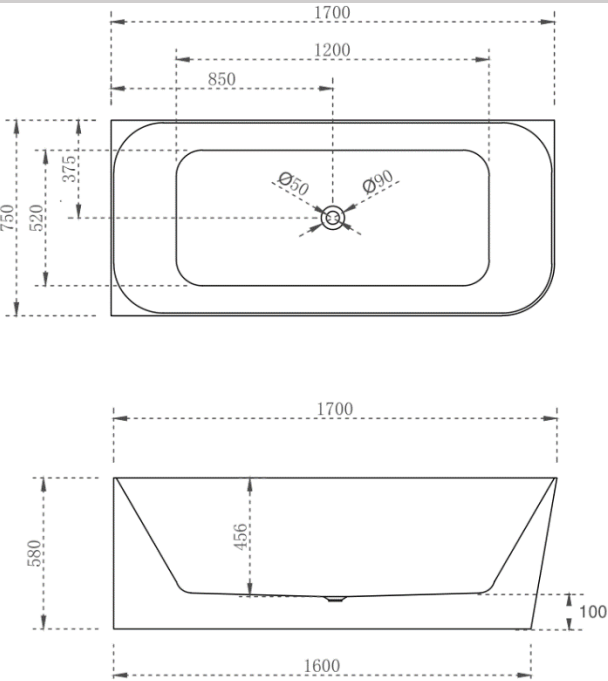

PRODUCT INFORMATION & SPECIFICATION

ASHTON CORNER BACK TO WALL BATH-GLOSS WHITE

BATH SIZE	PRODUCT CODE
1500mm LEFT HAND CORNER	BT-AS1500LH
1500mm RIGHT HAND CORNER	BT-AS1500RH
1700mm LEFT HAND CORNER	BT-AS1700LH
1700mm RIGHT HAND CORNER	BT-AS1700RH

Prices include GST. All measurements are in millimeters and subject to change without notice. For products, please allow +/- 10mm tolerance for manufacturing variance.

DESCRIPTION

- Modern & Minimalist design
- Super Slim Square Edge, Corner Back To Wall
- Gloss white, UV stabilized, sanitary grade acrylic
- Inbuilt steel support frame
- Adjustable steel legs, No overflow
- No-porous, blemish resistant and easy maintenance
- Chrome waste included with bath

AHSTON 1500MM CORNER LEFT HAND-GLOSS

AHSTON 1500MM CORNER RIGHT HAND-GLOSS

AHSTON 1700MM CORNER LEFT HAND-GLOSS

AHSTON 1700MM CORNER RIGHT HAND-GLOSS

Prices include GST. All measurements are in millimeters and subject to change without notice. For products, please allow +/- 10mm tolerance for manufacturing variance.

PRODUCT INFORMATION & SPECIFICATION

ASHTON CORNER BACK TO WALL BATH-MATTE WHITE

BATH SIZE	PRODUCT CODE
1500mm LEFT HAND CORNER	BT-AS1500LHMW
1500mm RIGHT HAND CORNER	BT-AS1500RHMW
1700mm LEFT HAND CORNER	BT-AS1700LHMW
1700mm RIGHT HAND CORNER	BT-AS1700RHMW