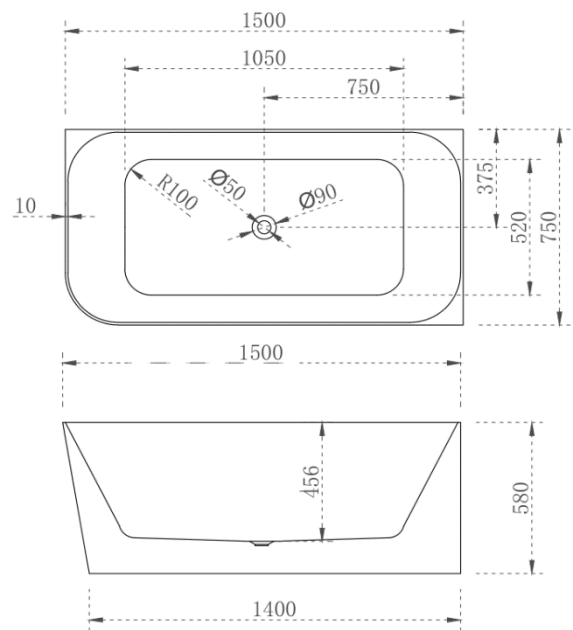

AHSTON 1500MM CORNER LEFT HAND-GLOSS

AHSTON 1500MM CORNER RIGHT HAND-GLOSS

AHSTON 1700MM CORNER LEFT HAND-GLOSS

AHSTON 1700MM CORNER RIGHT HAND-GLOSS

Prices include GST. All measurements are in millimeters and subject to change without notice. For products, please allow +/- 10mm tolerance for manufacturing variance.

PRODUCT INFORMATION & SPECIFICATION

ASHTON CORNER BACK TO WALL BATH-MATTE WHITE

BATH SIZE	PRODUCT CODE
1500mm LEFT HAND CORNER	BT-AS1500LHMW
1500mm RIGHT HAND CORNER	BT-AS1500RHMW
1700mm LEFT HAND CORNER	BT-AS1700LHMW
1700mm RIGHT HAND CORNER	BT-AS1700RHMW

Prices include GST. All measurements are in millimeters and subject to change without notice. For products, please allow +/- 10mm tolerance for manufacturing variance.

DESCRIPTION

- Modern & Minimalist design
- Super Slim Square Edge, Corner Back To Wall
- Gloss white, UV stabilized, sanitary grade acrylic
- Inbuilt steel support frame
- Adjustable steel legs, No overflow
- No-porous, blemish resistant and easy maintenance
- Chrome waste included with bath

AHSTON 1500MM CORNER LEFT HAND-MATTE

AHSTON 1500MM CORNER RIGHT HAND- MATTE

AHSTON 1700MM CORNER LEFT HAND- MATTE

AHSTON 1700MM CORNER RIGHT HAND- MATTE

Prices include GST. All measurements are in millimeters and subject to change without notice. For products, please allow +/- 10mm tolerance for manufacturing variance.