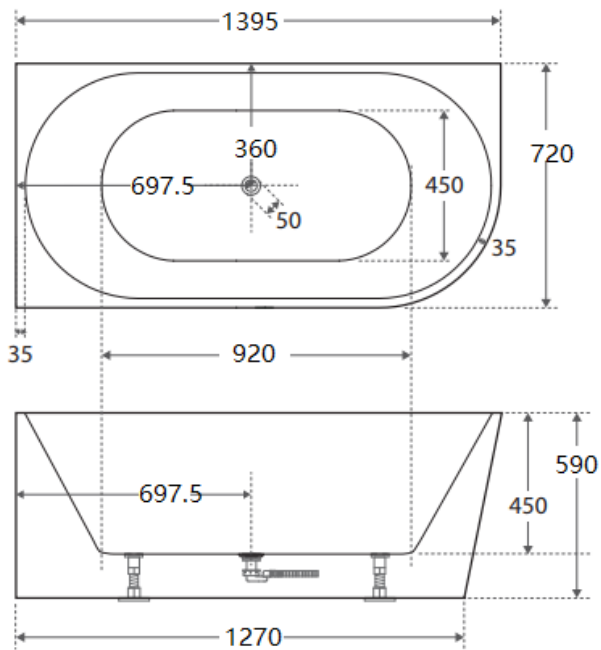

PRODUCT INFORMATION & SPECIFICATION

AURIS CONER BACK TO WALL BATH-GLOSS WHITE

BATH SIZE

1400mm LEFT HAND CORNER

1400mm RIGHT HAND CORNER

1500mm LEFT HAND CORNER

1500mm RIGHT HAND CORNER

1700mm LEFT HAND CORNER

1700mm RIGHT HAND CORNER

Prices include GST. All measurements are in millimeters and subject to change without notice. For products, please allow +/- 10mm tolerance for manufacturing variance.

DESCRIPTION

AURIS LEFT HAND CORNER 1400MM-GLOSS

AURIS RIGHT HAND CORNER 1400MM-GLOSS

AURIS LEFT HAND CORNER 1500MM-GLOSS

AURIS RIGHT HAND CORNER 1500MM-GLOSS

Prices include GST. All measurements are in millimeters and subject to change without notice. For products, please allow +/- 10mm tolerance for manufacturing variance.