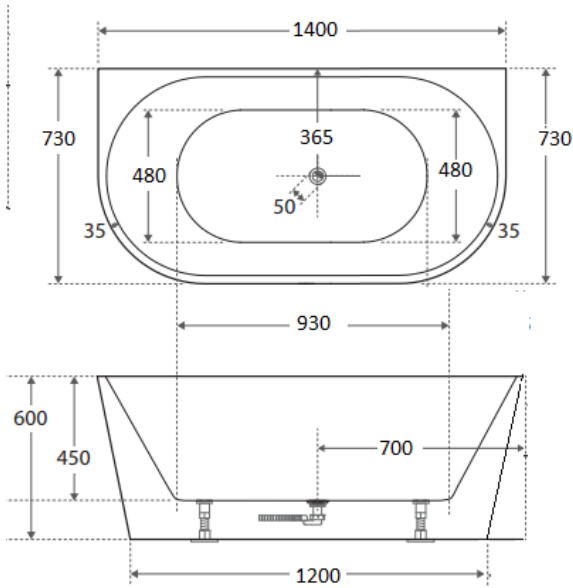

DESCRIPTION

- Modern & Minimalist design
- Round Back to Wall
- Matte white, UV stabilized, sanitary grade acrylic
- Inbuilt steel support frame
- Adjustable steel legs, No overflow
- No-porous, blemish resistant and easy maintenance
- Chrome waste included with bath

AURIS 1400MM-MATTE WHITE