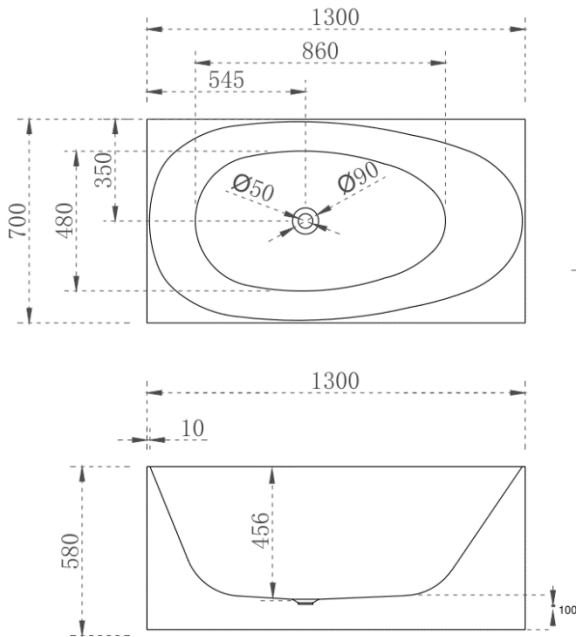

DESCRIPTION

- Modern & Minimalist design
- Square Edge, Oval Shape Interior, Corner Back To Wall
- Gloss white, UV stabilized, sanitary grade acrylic
- Inbuilt steel support frame
- Adjustable steel legs, No overflow
- No-porous, blemish resistant and easy maintenance
- Chrome waste included with bath

MULTI SQUARE 1300MM-GLOSS WHITE