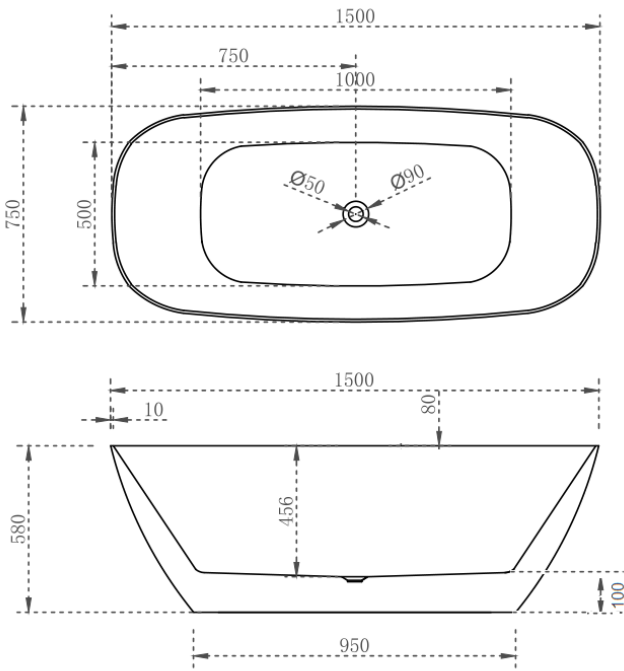

DESCRIPTION

- Modern & Minimalist design
- Rec. Shape, 10mm Super Slim Edge
- Matte white, UV stabilized acrylic
- Inbuilt steel support frame
- Adjustable steel legs, No overflow
- No-porous, blemish resistant and easy maintenance
- Chrome waste included with bath

REC SLIMLINE 1500MM-MATTE WHITE