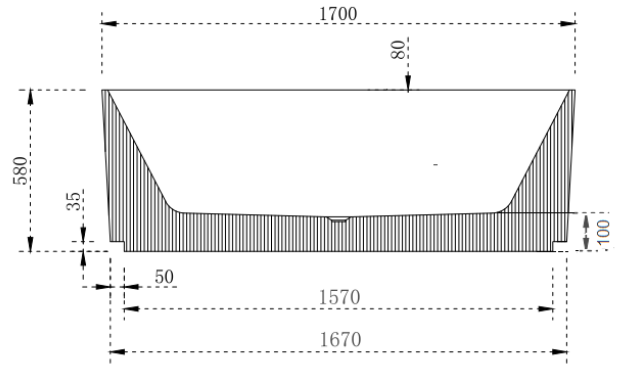

V-GROOVE LEFT HAND CORNER 1700MM-MATTE   V-GROOVE RIGHT HAND CORNER 1700MM-MATTE

Prices include GST. All measurements are in millimeters and subject to change without notice. For products, please allow +/- 10mm tolerance for manufacturing variance.