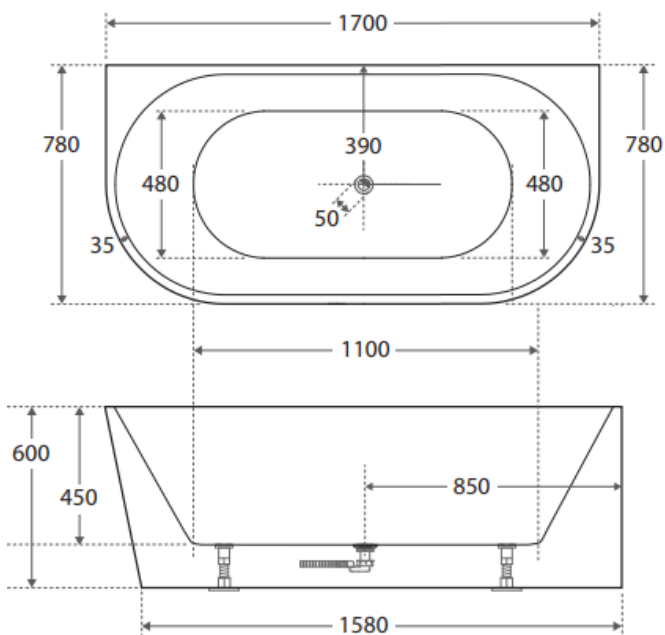

1700mm RIGHT HAND CORNER

Prices include GST. All measurements are in millimeters and subject to change without notice. For products, please allow +/- 10mm tolerance for manufacturing variance.

DESCRIPTION

AURIS LEFT HAND CORNER 1700MM-MATTE

AURIS RIGHT HAND CORNER 1700MM-MATTE

Prices include GST. All measurements are in millimeters and subject to change without notice. For products, please allow +/- 10mm tolerance for manufacturing variance.

PRODUCT INFORMATION & SPECIFICATION

AURIS BACK TO WALL BATH-GLOSS WHITE

BATH SIZE	PRODUCT CODE
1400mm	BT-AU1400
1500mm	BT-AU1500
1700mm	BT-AU1700

Prices include GST. All measurements are in millimeters and subject to change without notice. For products, please allow +/- 10mm tolerance for manufacturing variance.

AURIS 1400MM-GLOSS WHITE

AURIS 1500MM-GLOSS WHITE

AURIS 1700MM-GLOSS WHITE

Prices include GST. All measurements are in millimeters and subject to change without notice. For products, please allow +/- 10mm tolerance for manufacturing variance.