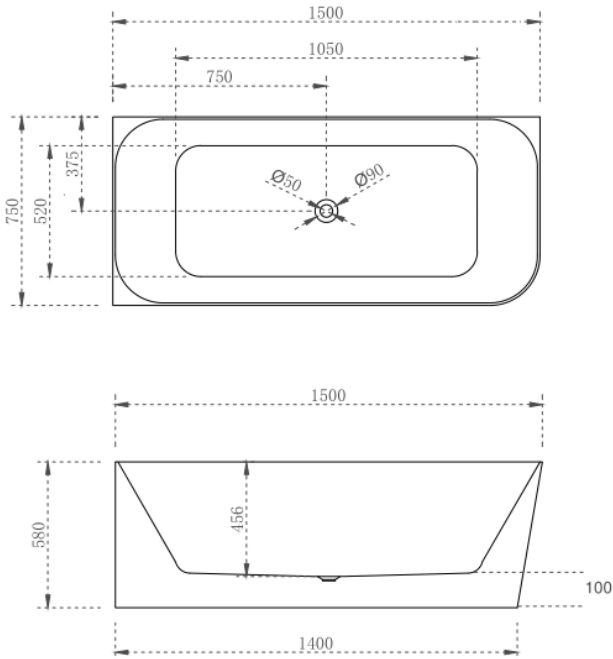

PRODUCT INFORMATION & SPECIFICATION

ASHTON CORNER BACK TO WALL BATH-GLOSS WHITE

BATH SIZE	PRODUCT CODE
1500mm LEFT HAND CORNER	BT-AS1500LH
1500mm RIGHT HAND CORNER	BT-AS1500RH
1700mm LEFT HAND CORNER	BT-AS1700LH
1700mm RIGHT HAND CORNER	BT-AS1700RH

AHSTON 1500MM CORNER LEFT HAND-GLOSS

AHSTON 1500MM CORNER RIGHT HAND-GLOSS

AHSTON 1700MM CORNER LEFT HAND-GLOSS

AHSTON 1700MM CORNER RIGHT HAND-GLOSS

Prices include GST. All measurements are in millimeters and subject to change without notice. For products, please allow +/- 10mm tolerance for manufacturing variance.

PRODUCT INFORMATION & SPECIFICATION

ASHTON CORNER BACK TO WALL BATH-MATTE WHITE

BATH SIZE	PRODUCT CODE
1500mm LEFT HAND CORNER	BT-AS1500LHMW
1500mm RIGHT HAND CORNER	BT-AS1500RHMW
1700mm LEFT HAND CORNER	BT-AS1700LHMW
1700mm RIGHT HAND CORNER	BT-AS1700RHMW

AHSTON 1500MM CORNER LEFT HAND-MATTE

AHSTON 1500MM CORNER RIGHT HAND- MATTE

AHSTON 1700MM CORNER LEFT HAND- MATTE

AHSTON 1700MM CORNER RIGHT HAND- MATTE

Prices include GST. All measurements are in millimeters and subject to change without notice. For products, please allow +/- 10mm tolerance for manufacturing variance.