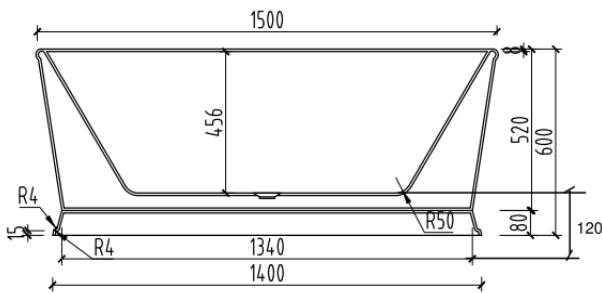

DESCRIPTION

- Modern & Hampton design
- Back To Wall Bath
- Gloss white, UV stabilized acrylic Freestanding Bath
- Inbuilt steel support frame
- Adjustable steel legs, No overflow
- No-porous, blemish resistant and easy maintenance
- Chrome waste included with bath

WESFMINSTER 1500MM-GLOSS WHITE

WESTMINSTER 1700MM-GLOSS WHITE

Prices include GST. All measurements are in millimeters and subject to change without notice. For products, please allow +/- 10mm tolerance for manufacturing variance.