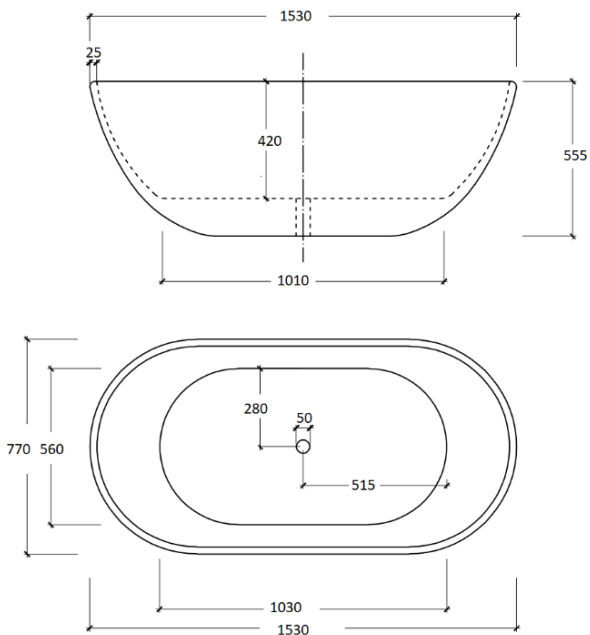

1700mm RIGHT HAND CORNER

Prices include GST. All measurements are in millimeters and subject to change without notice. For products, please allow +/- 10mm tolerance for manufacturing variance.

DESCRIPTION

EGG SHAPE 1300MM-GLOSS WHITE

EGG SHAPE 1400MM-GLOSS WHITE

EGG SHAPE 1530MM-GLOSS WHITE

EGG SHAPE 1690MM-GLOSS WHITE

Prices include GST. All measurements are in millimeters and subject to change without notice. For products, please allow +/- 10mm tolerance for manufacturing variance.

PRODUCT INFORMATION & SPECIFICATION

EGG SHAPE BATH-MATTE WHITE

BATH SIZE	PRODUCT CODE
1300mm	BT-EL1300M
1400mm	BT-EL1400M
1530mm	BT-EL1500M
1690mm	BT-EL1700M

Prices include GST. All measurements are in millimeters and subject to change without notice. For products, please allow +/- 10mm tolerance for manufacturing variance.

EGG SHAPE 1300MM-MATTE WHITE

EGG SHAPE 1400MM-MATTE WHITE

EGG SHAPE 1530MM-MATTE WHITE

EGG SHAPE 1690MM-MATTE WHITE

Prices include GST. All measurements are in millimeters and subject to change without notice. For products, please allow +/- 10mm tolerance for manufacturing variance.