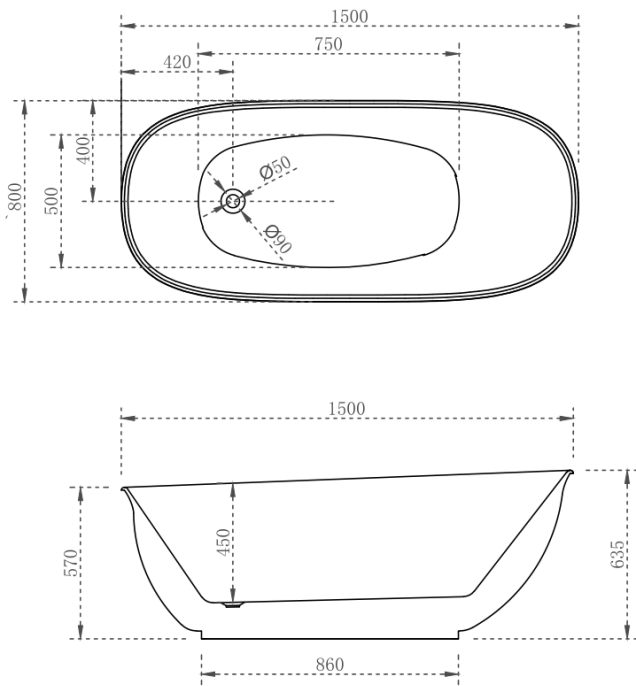

DESCRIPTION

- Modern & Hampton design
- Oval High-Rise Shape, Super Slim Edge
- Matte white, UV stabilized acrylic
- Inbuilt steel support frame
- Adjustable steel legs, No overflow
- No-porous, blemish resistant and easy maintenance
- Chrome waste included with bath

VITA HIGH-RISE 1500MM-MATTE WHITE