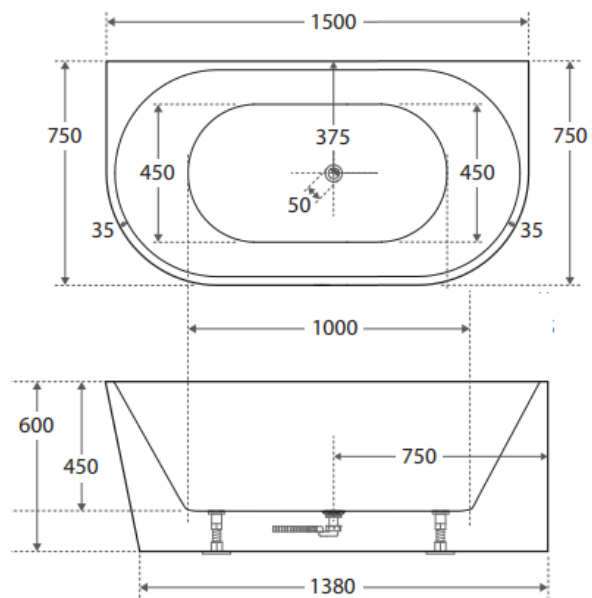

AURIS 1500MM-GLOSS WHITE