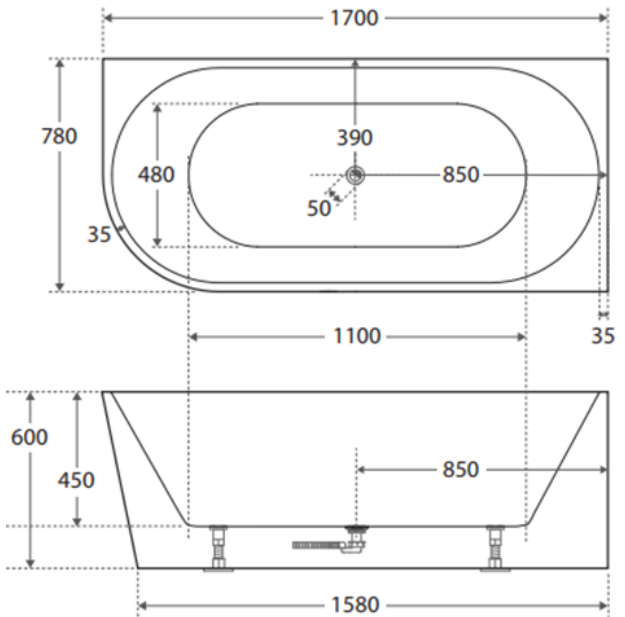

PRODUCT INFORMATION & SPECIFICATION

AURIS CONER BACK TO WALL BATH-GLOSS WHITE

BATH SIZE

1400mm LEFT HAND CORNER

1400mm RIGHT HAND CORNER

1500mm LEFT HAND CORNER

1500mm RIGHT HAND CORNER

1700mm LEFT HAND CORNER

1700mm RIGHT HAND CORNER

Prices include GST. All measurements are in millimeters and subject to change without notice. For products, please allow +/- 10mm tolerance for manufacturing variance.

DESCRIPTION

AURIS LEFT HAND CORNER 1400MM-GLOSS

AURIS RIGHT HAND CORNER 1400MM-GLOSS

AURIS LEFT HAND CORNER 1500MM-GLOSS

AURIS RIGHT HAND CORNER 1500MM-GLOSS

Prices include GST. All measurements are in millimeters and subject to change without notice. For products, please allow +/- 10mm tolerance for manufacturing variance.

AURIS LEFT HAND CORNER 1700MM-GLOSS

AURIS RIGHT HAND CORNER 1700MM-GLOSS

Prices include GST. All measurements are in millimeters and subject to change without notice. For products, please allow +/- 10mm tolerance for manufacturing variance.