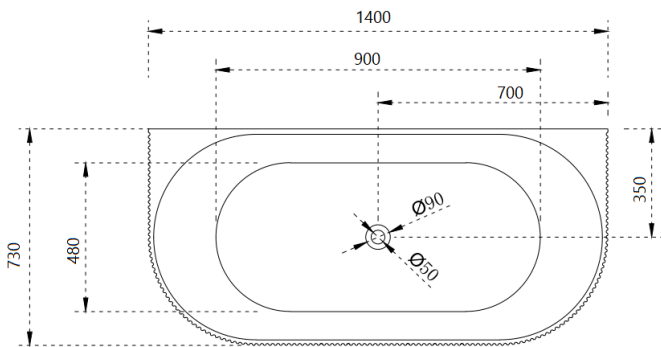

DESCRIPTION

- Modern & Nordic design
- Freestanding Back To Wall Bath with V-Groove Line Surround
- Matte white, UV stabilized acrylic
- Inbuilt steel support frame
- Adjustable steel legs, No overflow
- No-porous, blemish resistant and easy maintenance
- Chrome waste included with bath

V-GROOVE BACK TO WALL 1400MM-MATTE