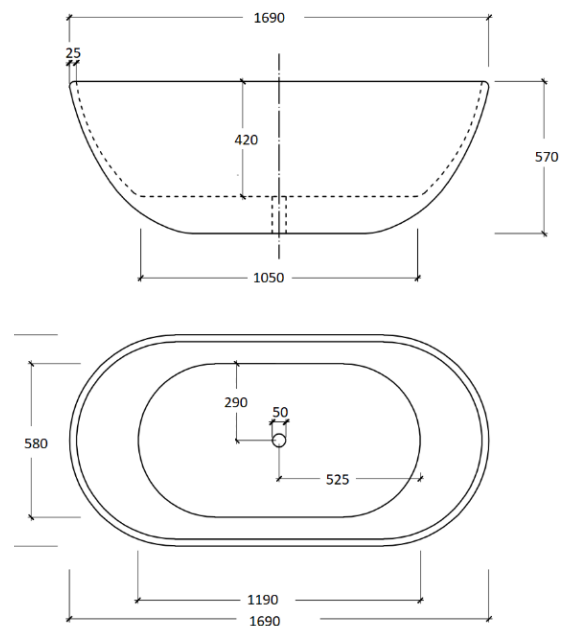

1700mm RIGHT HAND CORNER

Prices include GST. All measurements are in millimeters and subject to change without notice. For products, please allow +/- 10mm tolerance for manufacturing variance.

DESCRIPTION

EGG SHAPE 1300MM-GLOSS WHITE

EGG SHAPE 1400MM-GLOSS WHITE

EGG SHAPE 1530MM-GLOSS WHITE

EGG SHAPE 1690MM-GLOSS WHITE

Prices include GST. All measurements are in millimeters and subject to change without notice. For products, please allow +/- 10mm tolerance for manufacturing variance.

PRODUCT INFORMATION & SPECIFICATION

EGG SHAPE BATH-MATTE WHITE

BATH SIZE	PRODUCT CODE
1300mm	BT-EL1300M
1400mm	BT-EL1400M
1530mm	BT-EL1500M
1690mm	BT-EL1700M

Prices include GST. All measurements are in millimeters and subject to change without notice. For products, please allow +/- 10mm tolerance for manufacturing variance.

EGG SHAPE 1300MM-MATTE WHITE

EGG SHAPE 1400MM-MATTE WHITE

EGG SHAPE 1530MM-MATTE WHITE

EGG SHAPE 1690MM-MATTE WHITE

Prices include GST. All measurements are in millimeters and subject to change without notice. For products, please allow +/- 10mm tolerance for manufacturing variance.