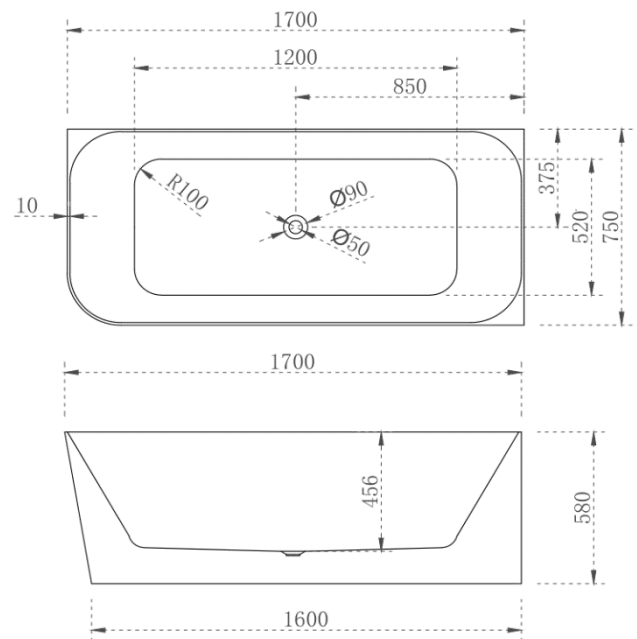

PRODUCT INFORMATION & SPECIFICATION

ASHTON CORNER BACK TO WALL BATH-GLOSS WHITE

BATH SIZE	PRODUCT CODE
1500mm LEFT HAND CORNER	BT-AS1500LH
1500mm RIGHT HAND CORNER	BT-AS1500RH
1700mm LEFT HAND CORNER	BT-AS1700LH
1700mm RIGHT HAND CORNER	BT-AS1700RH

AHSTON 1500MM CORNER LEFT HAND-GLOSS

AHSTON 1500MM CORNER RIGHT HAND-GLOSS

AHSTON 1700MM CORNER LEFT HAND-GLOSS

AHSTON 1700MM CORNER RIGHT HAND-GLOSS

Prices include GST. All measurements are in millimeters and subject to change without notice. For products, please allow +/- 10mm tolerance for manufacturing variance.

PRODUCT INFORMATION & SPECIFICATION

ASHTON CORNER BACK TO WALL BATH-MATTE WHITE

BATH SIZE	PRODUCT CODE
1500mm LEFT HAND CORNER	BT-AS1500LHMW
1500mm RIGHT HAND CORNER	BT-AS1500RHMW
1700mm LEFT HAND CORNER	BT-AS1700LHMW
1700mm RIGHT HAND CORNER	BT-AS1700RHMW