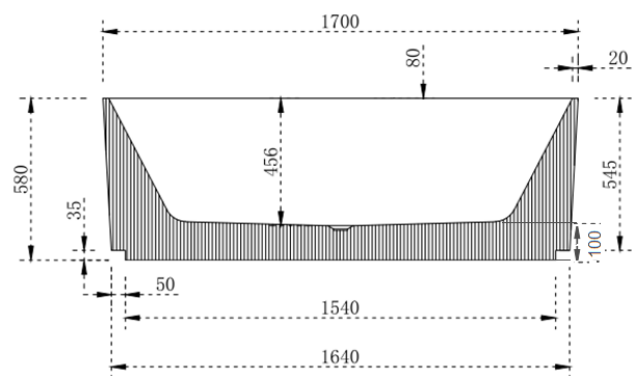

DESCRIPTION

- Modern & Nordic design
- Freestanding Bath with V-Groove Line Surround
- Matte white, UV stabilized acrylic
- Inbuilt steel support frame
- Adjustable steel legs, No overflow
- No-porous, blemish resistant and easy maintenance
- Chrome waste included with bath

V-GROOVE ROUND 1500MM-MATTE WHITE

V-GROOVE ROUND 1700MM-MATTE WHITE

Prices include GST. All measurements are in millimeters and subject to change without notice. For products, please allow +/- 10mm tolerance for manufacturing variance.