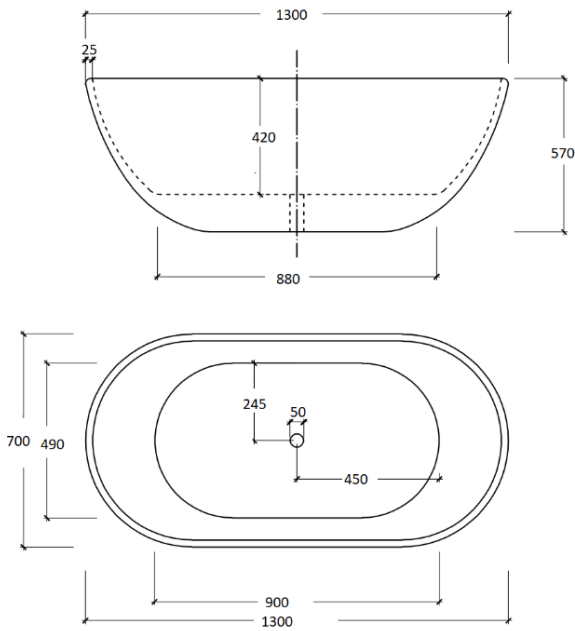

1700mm RIGHT HAND CORNER

Prices include GST. All measurements are in millimeters and subject to change without notice. For products, please allow +/- 10mm tolerance for manufacturing variance.

DESCRIPTION

EGG SHAPE 1300MM-GLOSS WHITE

EGG SHAPE 1400MM-GLOSS WHITE

EGG SHAPE 1530MM-GLOSS WHITE

EGG SHAPE 1690MM-GLOSS WHITE

Prices include GST. All measurements are in millimeters and subject to change without notice. For products, please allow +/- 10mm tolerance for manufacturing variance.

PRODUCT INFORMATION & SPECIFICATION

EGG SHAPE BATH-MATTE WHITE

BATH SIZE	PRODUCT CODE
1300mm	BT-EL1300M
1400mm	BT-EL1400M
1530mm	BT-EL1500M
1690mm	BT-EL1700M

Prices include GST. All measurements are in millimeters and subject to change without notice. For products, please allow +/- 10mm tolerance for manufacturing variance.

EGG SHAPE 1300MM-MATTE WHITE

EGG SHAPE 1400MM-MATTE WHITE

EGG SHAPE 1530MM-MATTE WHITE

EGG SHAPE 1690MM-MATTE WHITE

Prices include GST. All measurements are in millimeters and subject to change without notice. For products, please allow +/- 10mm tolerance for manufacturing variance.