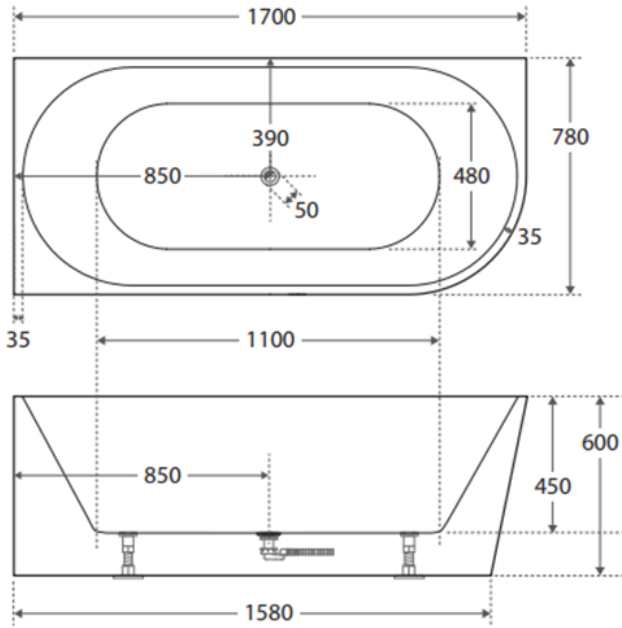

PRODUCT INFORMATION & SPECIFICATION

AURIS CONER BACK TO WALL BATH-GLOSS WHITE

BATH SIZE

1400mm LEFT HAND CORNER

1400mm RIGHT HAND CORNER

1500mm LEFT HAND CORNER

1500mm RIGHT HAND CORNER

1700mm LEFT HAND CORNER

1700mm RIGHT HAND CORNER

Prices include GST. All measurements are in millimeters and subject to change without notice. For products, please allow +/- 10mm tolerance for manufacturing variance.

DESCRIPTION

AURIS LEFT HAND CORNER 1400MM-GLOSS

AURIS RIGHT HAND CORNER 1400MM-GLOSS

AURIS LEFT HAND CORNER 1500MM-GLOSS

AURIS RIGHT HAND CORNER 1500MM-GLOSS

Prices include GST. All measurements are in millimeters and subject to change without notice. For products, please allow +/- 10mm tolerance for manufacturing variance.

AURIS LEFT HAND CORNER 1700MM-GLOSS

AURIS RIGHT HAND CORNER 1700MM-GLOSS

Prices include GST. All measurements are in millimeters and subject to change without notice. For products, please allow +/- 10mm tolerance for manufacturing variance.