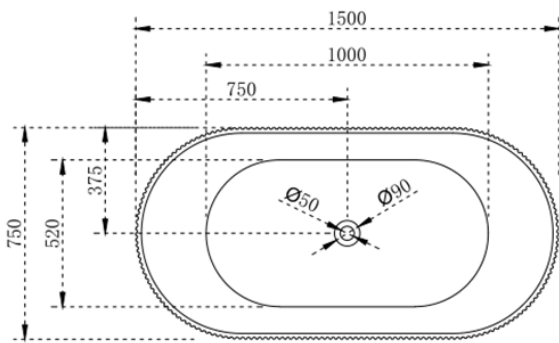

DESCRIPTION

- Modern & Nordic design
- Freestanding Bath with V-Groove Line Surround
- Matte white, UV stabilized acrylic
- Inbuilt steel support frame
- Adjustable steel legs, No overflow
- No-porous, blemish resistant and easy maintenance
- Chrome waste included with bath

V-GROOVE ROUND 1500MM-MATTE WHITE

V-GROOVE ROUND 1700MM-MATTE WHITE

Prices include GST. All measurements are in millimeters and subject to change without notice. For products, please allow +/- 10mm tolerance for manufacturing variance.