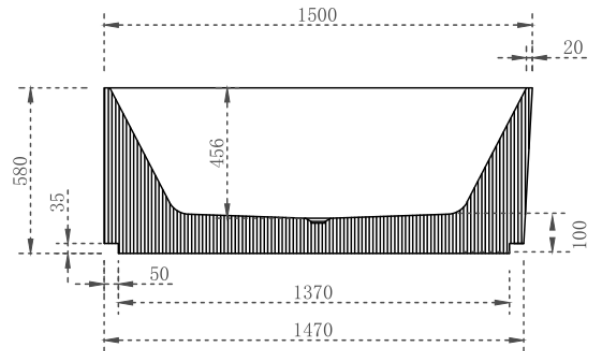

DESCRIPTION

- Modern & Nordic design
- Freestanding Bath with V-Groove Line Surround
- Matte white, UV stabilized acrylic
- Inbuilt steel support frame
- Adjustable steel legs, No overflow
- No-porous, blemish resistant and easy maintenance
- Chrome waste included with bath

V-GROOVE LEFT HAND CORNER 1500MM-MATTE

V-GROOVE RIGHT HAND CORNER 1500MM-MATTE

Prices include GST. All measurements are in millimeters and subject to change without notice. For products, please allow +/- 10mm tolerance for manufacturing variance.