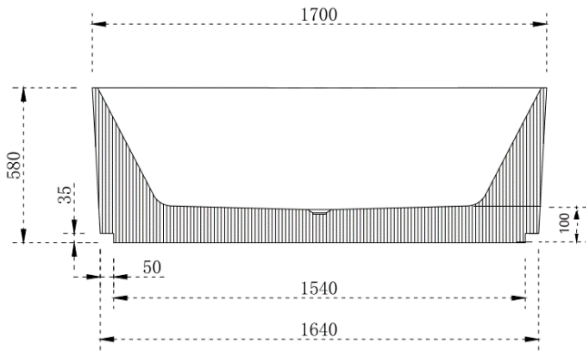

V-GROOVE BACK TO WALL 1700MM-MATTE

Prices include GST. All measurements are in millimeters and subject to change without notice. For products, please allow +/- 10mm tolerance for manufacturing variance.