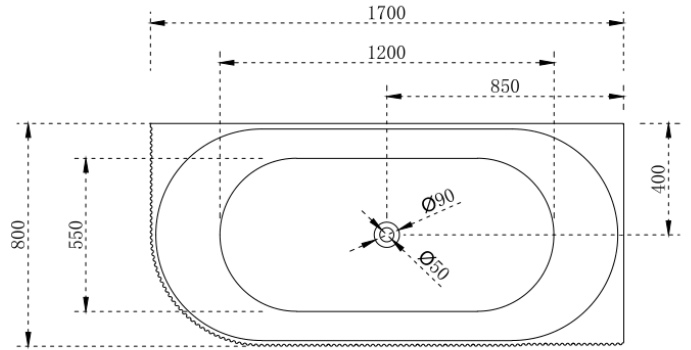

V-GROOVE LEFT HAND CORNER 1700MM-MATTE   V-GROOVE RIGHT HAND CORNER 1700MM-MATTE

Prices include GST. All measurements are in millimeters and subject to change without notice. For products, please allow +/- 10mm tolerance for manufacturing variance.