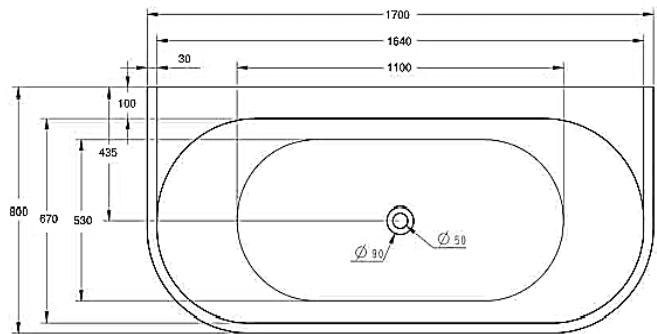

DESCRIPTION

- Modern & Hampton design
- Back To Wall Bath
- Gloss white, UV stabilized acrylic Freestanding Bath
- Inbuilt steel support frame
- Adjustable steel legs, No overflow
- No-porous, blemish resistant and easy maintenance
- Chrome waste included with bath

WESFMINSTER 1500MM-GLOSS WHITE

WESTMINSTER 1700MM-GLOSS WHITE

Prices include GST. All measurements are in millimeters and subject to change without notice. For products, please allow +/- 10mm tolerance for manufacturing variance.