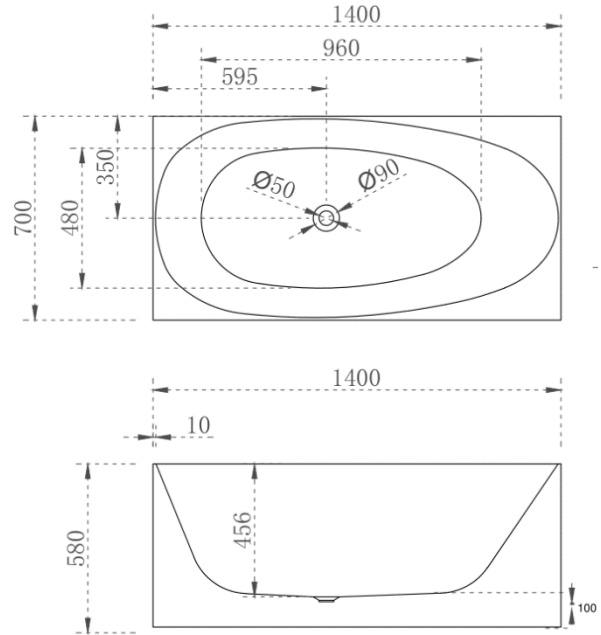

MULTI SQUARE 1400MM-MATTE WHITE