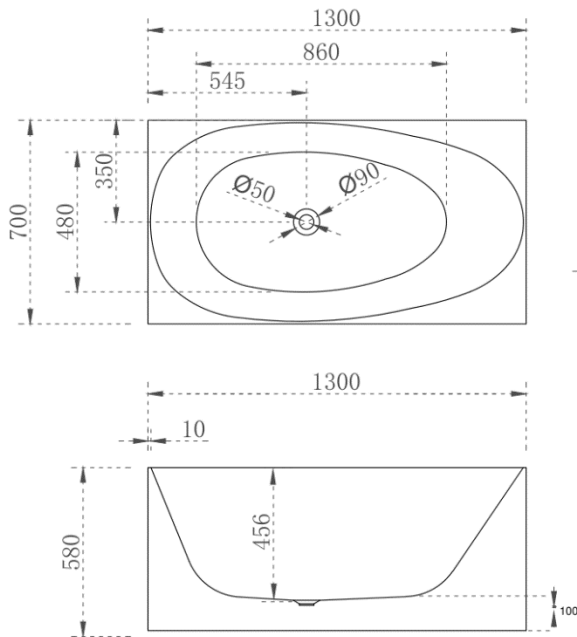

DESCRIPTION

- Modern & Minimalist design
- Square Edge, Oval Shape Interior, Corner Back To Wall
- Matte white, UV stabilized, sanitary grade acrylic
- Inbuilt steel support frame
- Adjustable steel legs, No overflow
- No-porous, blemish resistant and easy maintenance
- Chrome waste included with bath

MULTI SQUARE 1300MM-MATTE WHITE