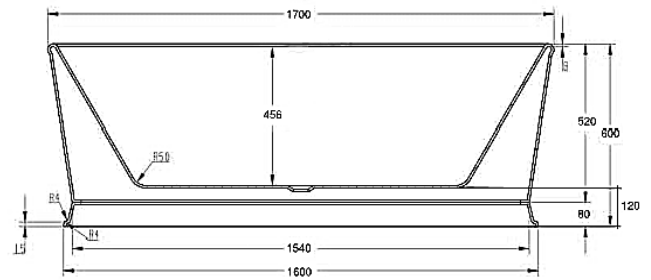

DESCRIPTION

- Modern & Hampton design
- Back To Wall Bath
- Gloss white, UV stabilized acrylic Freestanding Bath
- Inbuilt steel support frame
- Adjustable steel legs, No overflow
- No-porous, blemish resistant and easy maintenance
- Chrome waste included with bath

WESFMINSTER 1500MM-GLOSS WHITE

WESTMINSTER 1700MM-GLOSS WHITE

Prices include GST. All measurements are in millimeters and subject to change without notice. For products, please allow +/- 10mm tolerance for manufacturing variance.