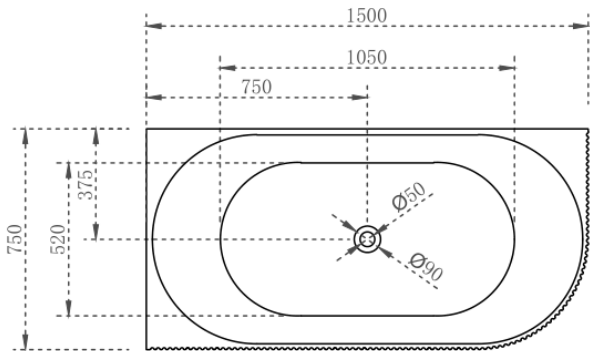

DESCRIPTION

- Modern & Nordic design
- Freestanding Bath with V-Groove Line Surround
- Matte white, UV stabilized acrylic
- Inbuilt steel support frame
- Adjustable steel legs, No overflow
- No-porous, blemish resistant and easy maintenance
- Chrome waste included with bath

V-GROOVE LEFT HAND CORNER 1500MM-MATTE

V-GROOVE RIGHT HAND CORNER 1500MM-MATTE

Prices include GST. All measurements are in millimeters and subject to change without notice. For products, please allow +/- 10mm tolerance for manufacturing variance.