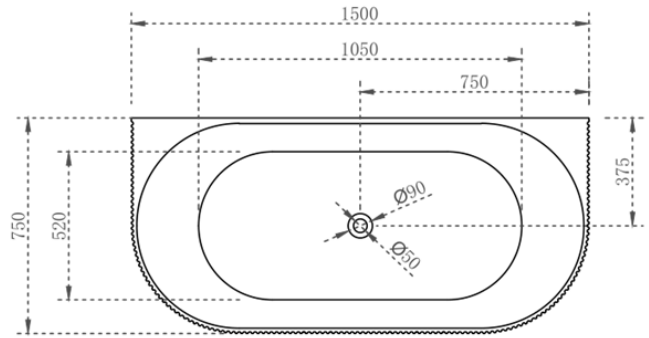

V-GROOVE BACK TO WALL 1500MM-MATTE

Prices include GST. All measurements are in millimeters and subject to change without notice. For products, please allow +/- 10mm tolerance for manufacturing variance.