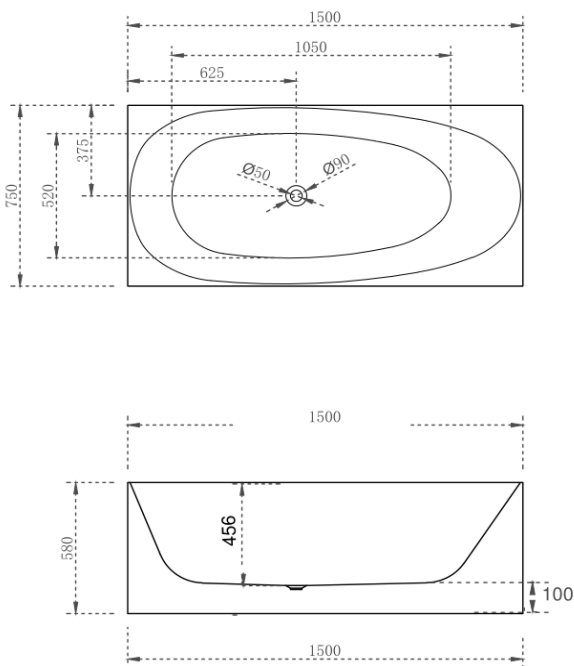

MULTI SQUARE 1300MM-GLOSS WHITE

MULTI SQUARE 1400MM-GLOSS WHITE

MULTI SQUARE 1500MM-GLOSS WHITE

MULTI SQUARE 1700MM-GLOSS WHITE

Prices include GST. All measurements are in millimeters and subject to change without notice. For products, please allow +/- 10mm tolerance for manufacturing variance.

PRODUCT INFORMATION & SPECIFICATION

NEW MULTI SQUARE CORNER BACK TO WALL BATH-MATTE WHITE

BATH SIZE	PRODUCT CODE
1300mm	BT-MS1300M
1400mm	BT-MS1400M
1500mm	BT-MS1500M
1700mm	BT-MS1700M

Prices include GST. All measurements are in millimeters and subject to change without notice. For products, please allow +/- 10mm tolerance for manufacturing variance.

MULTI SQUARE 1300MM-MATTE WHITE

MULTI SQUARE 1400MM-MATTE WHITE

MULTI SQUARE 1500MM--MATTE WHITE

MULTI SQUARE 1700MM--MATTE WHITE

Prices include GST. All measurements are in millimeters and subject to change without notice. For products, please allow +/- 10mm tolerance for manufacturing variance.

PRODUCT INFORMATION & SPECIFICATION

HAMPTON BATH-MATTE WHITE

BATH SIZE

1500mm

1700mm

PRODUCT CODE

BT-HA1500M

BT-HA1700M