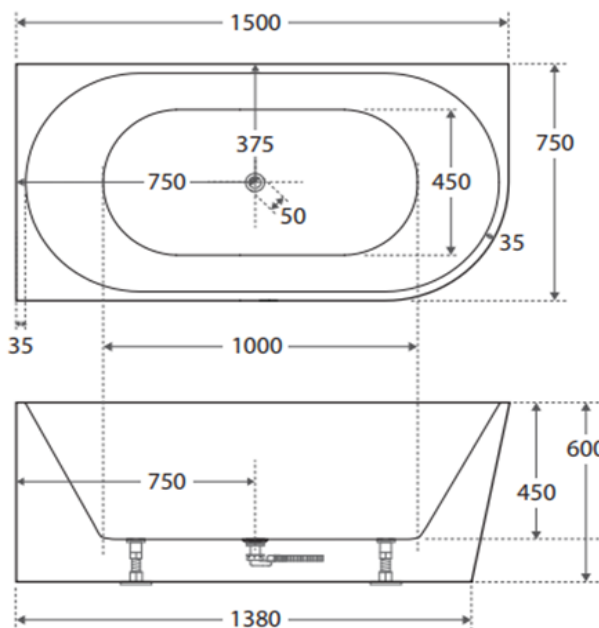

1700mm RIGHT HAND CORNER

Prices include GST. All measurements are in millimeters and subject to change without notice. For products, please allow +/- 10mm tolerance for manufacturing variance.

DESCRIPTION

PRODUCT INFORMATION & SPECIFICATION

AURIS CONER BACK TO WALL BATH-MATTE WHITE

BATH SIZE	PRODUCT CODE
1400mm LEFT HAND CORNER	BT-NA1400LHMW
1400mm RIGHT HAND CORNER	BT-NA1400RHMW
1500mm LEFT HAND CORNER	BT-NA1500LHMW
1500mm RIGHT HAND CORNER	BT-NA1500RHMW
1700mm LEFT HAND CORNER	BT-NA1700LHMW
1700mm RIGHT HAND CORNER	BT-NA1700RHMW

Prices include GST. All measurements are in millimeters and subject to change without notice. For products, please allow +/- 10mm tolerance for manufacturing variance.

DESCRIPTION

- Modern & Minimalist design
- Round Corner Back to Wall
- Matte white, UV stabilized, sanitary grade acrylic
- Inbuilt steel support frame
- Adjustable steel legs, No overflow
- No-porous, blemish resistant and easy maintenance
- Chrome waste included with bath

AURIS LEFT HAND CORNER 1400MM-MATTE

AURIS RIGHT HAND CORNER 1400MM-MATTE

AURIS LEFT HAND CORNER 1500MM-MATTE

AURIS RIGHT HAND CORNER 1500MM-MATTE

Prices include GST. All measurements are in millimeters and subject to change without notice. For products, please allow +/- 10mm tolerance for manufacturing variance.