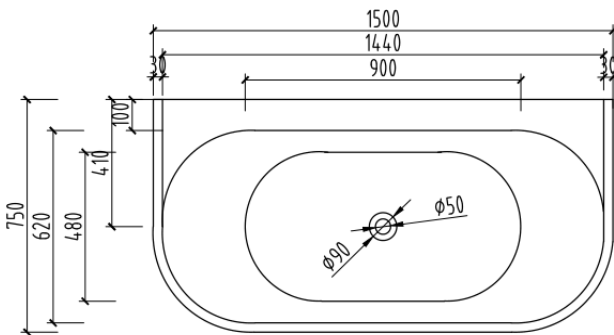

DESCRIPTION

- Modern & Hampton design
- Back To Wall Bath
- Matte white, UV stabilized acrylic
- Inbuilt steel support frame
- Adjustable steel legs, No overflow
- No-porous, blemish resistant and easy maintenance
- Chrome waste included with bath

WESTMINSTER 1500MM-MATTE WHITE

WESTMINSTER 1700MM-MATTE WHITE

Prices include GST. All measurements are in millimeters and subject to change without notice. For products, please allow +/- 10mm tolerance for manufacturing variance.