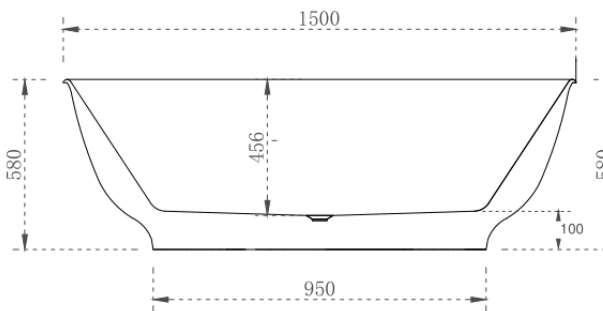

DESCRIPTION

- Modern & Hampton design
- Super Slim Edge
- Matte white, UV stabilized acrylic
- Inbuilt steel support frame
- Adjustable steel legs, No overflow
- No-porous, blemish resistant and easy maintenance
- Chrome waste included with bath

HAMPTON 1500MM-MATTE WHITE