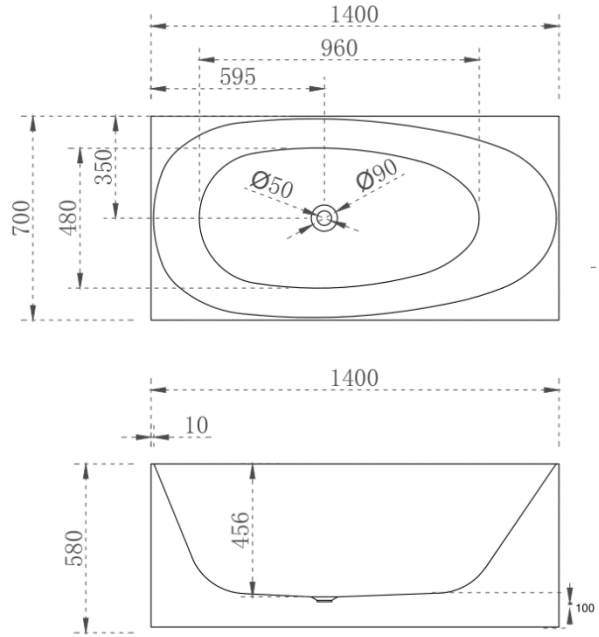

MULTI SQUARE 1400MM-GLOSS WHITE