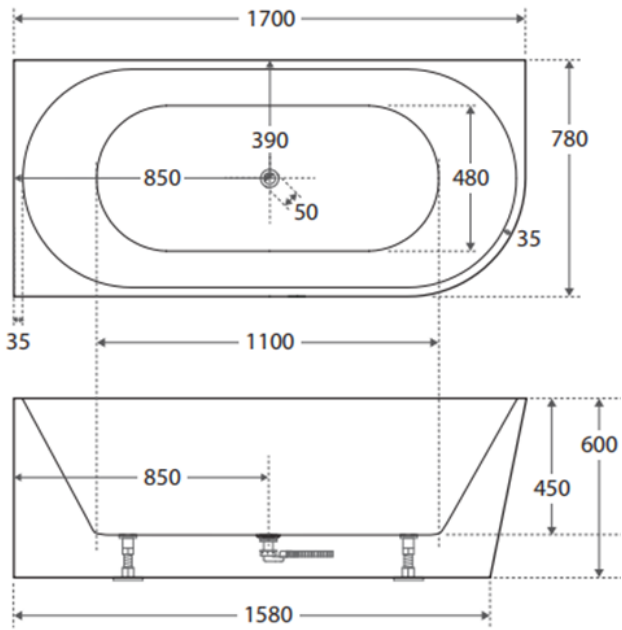

1700mm RIGHT HAND CORNER

Prices include GST. All measurements are in millimeters and subject to change without notice. For products, please allow +/- 10mm tolerance for manufacturing variance.

DESCRIPTION

AURIS LEFT HAND CORNER 1400MM-MATTE

AURIS RIGHT HAND CORNER 1400MM-MATTE

AURIS LEFT HAND CORNER 1500MM-MATTE

AURIS RIGHT HAND CORNER 1500MM-MATTE

Prices include GST. All measurements are in millimeters and subject to change without notice. For products, please allow +/- 10mm tolerance for manufacturing variance.

AURIS LEFT HAND CORNER 1700MM-MATTE

AURIS RIGHT HAND CORNER 1700MM-MATTE

Prices include GST. All measurements are in millimeters and subject to change without notice. For products, please allow +/- 10mm tolerance for manufacturing variance.

PRODUCT INFORMATION & SPECIFICATION

AURIS BACK TO WALL BATH-GLOSS WHITE

BATH SIZE	PRODUCT CODE
1400mm	BT-AU1400
1500mm	BT-AU1500
1700mm	BT-AU1700

Prices include GST. All measurements are in millimeters and subject to change without notice. For products, please allow +/- 10mm tolerance for manufacturing variance.