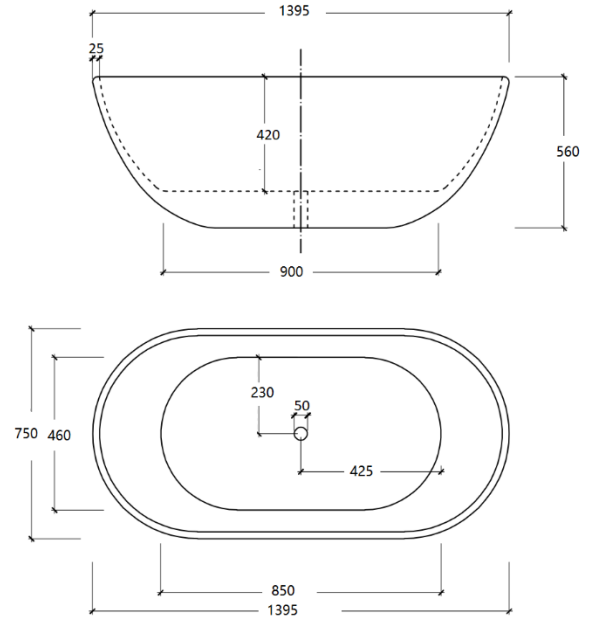

1700mm RIGHT HAND CORNER

Prices include GST. All measurements are in millimeters and subject to change without notice. For products, please allow +/- 10mm tolerance for manufacturing variance.

DESCRIPTION

PRODUCT INFORMATION & SPECIFICATION

EGG SHAPE BATH-GLOSS WHITE

BATH SIZE	PRODUCT CODE
-----------	--------------

1300mm	BT-EL1300
--------	-----------

1400mm	BT-EL1400
--------	-----------

1530mm	BT-EL1500
--------	-----------

1690mm	BT-EL1700
--------	-----------

Prices include GST. All measurements are in millimeters and subject to change without notice. For products, please allow +/- 10mm tolerance for manufacturing variance.

EGG SHAPE 1300MM-GLOSS WHITE

EGG SHAPE 1400MM-GLOSS WHITE

EGG SHAPE 1530MM-GLOSS WHITE

EGG SHAPE 1690MM-GLOSS WHITE

Prices include GST. All measurements are in millimeters and subject to change without notice. For products, please allow +/- 10mm tolerance for manufacturing variance.