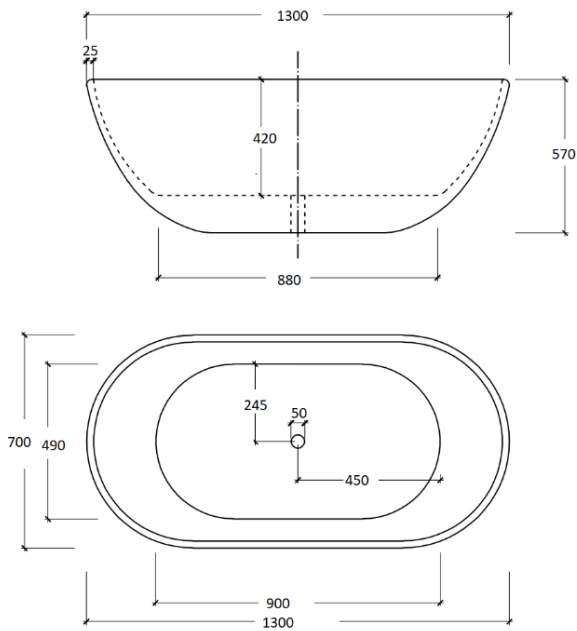

1700mm RIGHT HAND CORNER

Prices include GST. All measurements are in millimeters and subject to change without notice. For products, please allow +/- 10mm tolerance for manufacturing variance.

DESCRIPTION

PRODUCT INFORMATION & SPECIFICATION

EGG SHAPE BATH-GLOSS WHITE

BATH SIZE	PRODUCT CODE
-----------	--------------

1300mm	BT-EL1300
--------	-----------

1400mm	BT-EL1400
--------	-----------

1530mm	BT-EL1500
--------	-----------

1690mm	BT-EL1700
--------	-----------

Prices include GST. All measurements are in millimeters and subject to change without notice. For products, please allow +/- 10mm tolerance for manufacturing variance.

EGG SHAPE 1300MM-GLOSS WHITE

EGG SHAPE 1400MM-GLOSS WHITE

EGG SHAPE 1530MM-GLOSS WHITE

EGG SHAPE 1690MM-GLOSS WHITE

Prices include GST. All measurements are in millimeters and subject to change without notice. For products, please allow +/- 10mm tolerance for manufacturing variance.