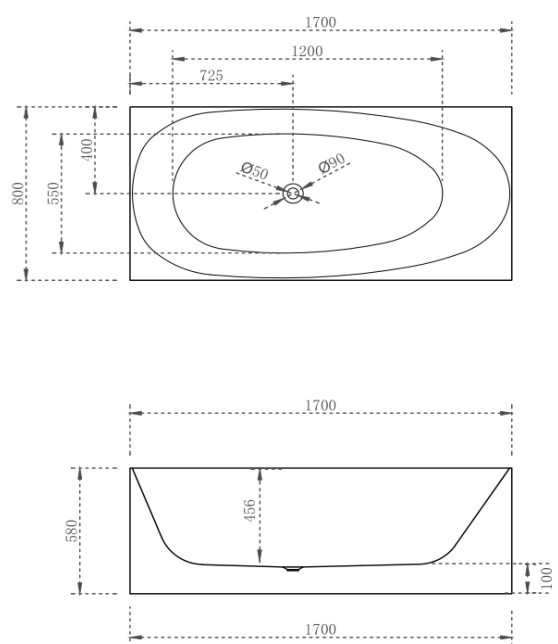

MULTI SQUARE 1300MM-MATTE WHITE

MULTI SQUARE 1400MM-MATTE WHITE

MULTI SQUARE 1500MM--MATTE WHITE

MULTI SQUARE 1700MM--MATTE WHITE

Prices include GST. All measurements are in millimeters and subject to change without notice. For products, please allow +/- 10mm tolerance for manufacturing variance.

PRODUCT INFORMATION & SPECIFICATION

HAMPTON BATH-MATTE WHITE

BATH SIZE

1500mm

1700mm

PRODUCT CODE

BT-HA1500M

BT-HA1700M