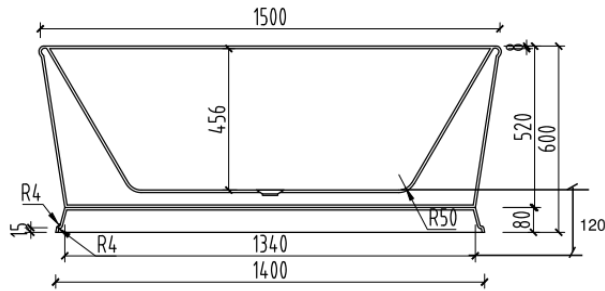

DESCRIPTION

- Modern & Hampton design
- Back To Wall Bath
- Matte white, UV stabilized acrylic
- Inbuilt steel support frame
- Adjustable steel legs, No overflow
- No-porous, blemish resistant and easy maintenance
- Chrome waste included with bath

WESTMINSTER 1500MM-MATTE WHITE

WESTMINSTER 1700MM-MATTE WHITE

Prices include GST. All measurements are in millimeters and subject to change without notice. For products, please allow +/- 10mm tolerance for manufacturing variance.