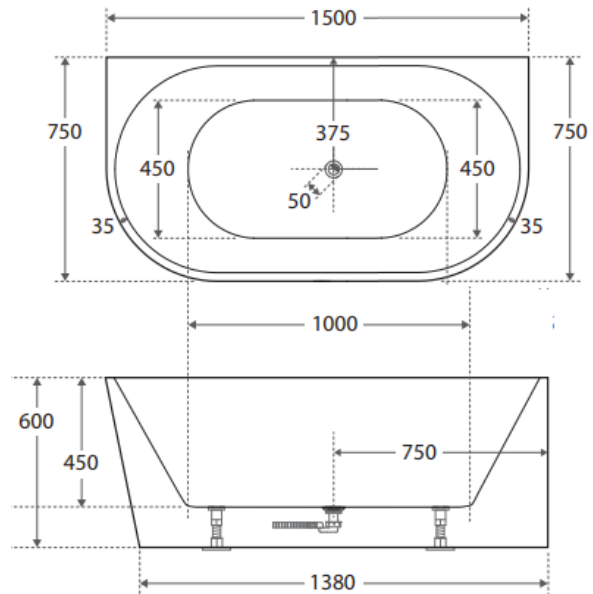

AURIS 1500MM- MATTE WHITE