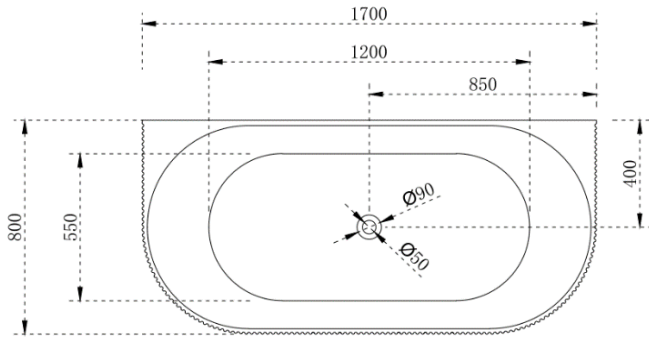

V-GROOVE BACK TO WALL 1400MM-MATTE

V-GROOVE BACK TO WALL 1500MM-MATTE

Prices include GST. All measurements are in millimeters and subject to change without notice. For products, please allow +/- 10mm tolerance for manufacturing variance.

V-GROOVE BACK TO WALL 1700MM-MATTE

Prices include GST. All measurements are in millimeters and subject to change without notice. For products, please allow +/- 10mm tolerance for manufacturing variance.