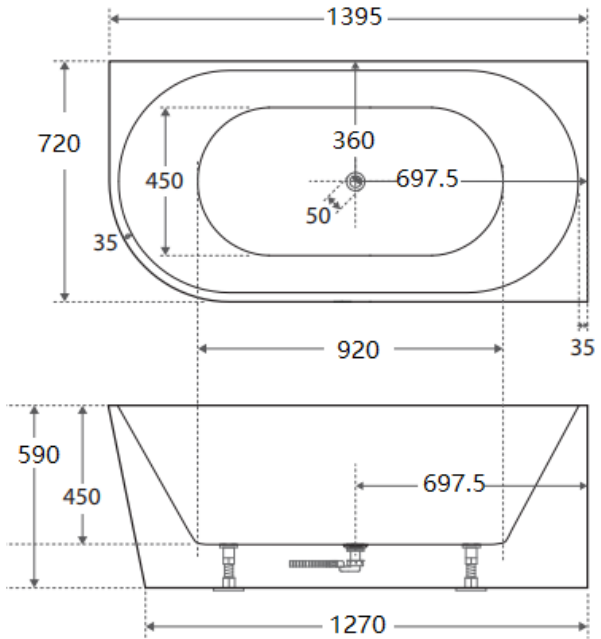

PRODUCT INFORMATION & SPECIFICATION

AURIS CONER BACK TO WALL BATH-GLOSS WHITE

BATH SIZE

1400mm LEFT HAND CORNER

1400mm RIGHT HAND CORNER

1500mm LEFT HAND CORNER

1500mm RIGHT HAND CORNER

1700mm LEFT HAND CORNER

1700mm RIGHT HAND CORNER

Prices include GST. All measurements are in millimeters and subject to change without notice. For products, please allow +/- 10mm tolerance for manufacturing variance.

DESCRIPTION

AURIS LEFT HAND CORNER 1400MM-GLOSS

AURIS RIGHT HAND CORNER 1400MM-GLOSS

AURIS LEFT HAND CORNER 1500MM-GLOSS

AURIS RIGHT HAND CORNER 1500MM-GLOSS

Prices include GST. All measurements are in millimeters and subject to change without notice. For products, please allow +/- 10mm tolerance for manufacturing variance.

AURIS LEFT HAND CORNER 1700MM-GLOSS

AURIS RIGHT HAND CORNER 1700MM-GLOSS

Prices include GST. All measurements are in millimeters and subject to change without notice. For products, please allow +/- 10mm tolerance for manufacturing variance.