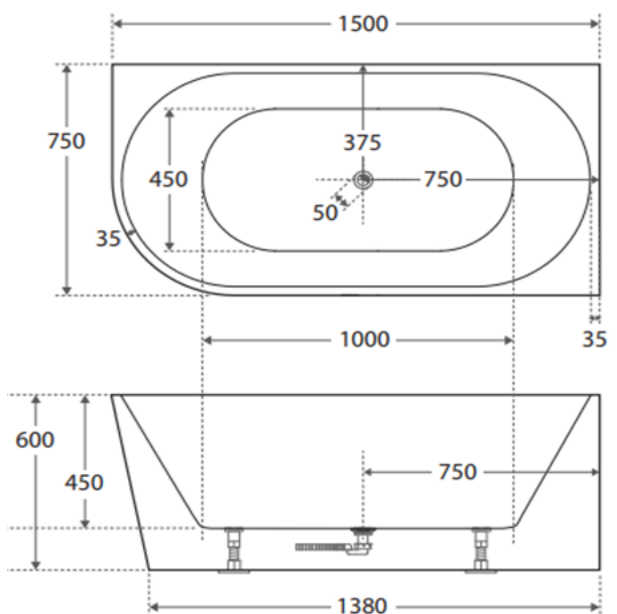

1700mm RIGHT HAND CORNER

Prices include GST. All measurements are in millimeters and subject to change without notice. For products, please allow +/- 10mm tolerance for manufacturing variance.

DESCRIPTION

AURIS LEFT HAND CORNER 1400MM-MATTE

AURIS RIGHT HAND CORNER 1400MM-MATTE

AURIS LEFT HAND CORNER 1500MM-MATTE

AURIS RIGHT HAND CORNER 1500MM-MATTE

Prices include GST. All measurements are in millimeters and subject to change without notice. For products, please allow +/- 10mm tolerance for manufacturing variance.

AURIS LEFT HAND CORNER 1700MM-MATTE

AURIS RIGHT HAND CORNER 1700MM-MATTE

Prices include GST. All measurements are in millimeters and subject to change without notice. For products, please allow +/- 10mm tolerance for manufacturing variance.

PRODUCT INFORMATION & SPECIFICATION

AURIS BACK TO WALL BATH-GLOSS WHITE

BATH SIZE	PRODUCT CODE
1400mm	BT-AU1400
1500mm	BT-AU1500
1700mm	BT-AU1700

Prices include GST. All measurements are in millimeters and subject to change without notice. For products, please allow +/- 10mm tolerance for manufacturing variance.