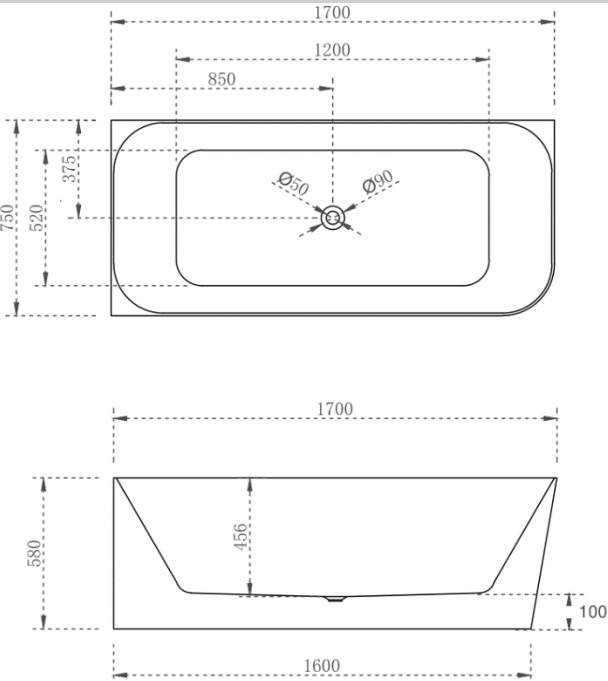

AHSTON 1500MM CORNER LEFT HAND-GLOSS

AHSTON 1500MM CORNER RIGHT HAND-GLOSS

AHSTON 1700MM CORNER LEFT HAND-GLOSS

AHSTON 1700MM CORNER RIGHT HAND-GLOSS

Prices include GST. All measurements are in millimeters and subject to change without notice. For products, please allow +/- 10mm tolerance for manufacturing variance.

PRODUCT INFORMATION & SPECIFICATION

ASHTON CORNER BACK TO WALL BATH-MATTE WHITE

BATH SIZE	PRODUCT CODE
1500mm LEFT HAND CORNER	BT-AS1500LHMW
1500mm RIGHT HAND CORNER	BT-AS1500RHMW
1700mm LEFT HAND CORNER	BT-AS1700LHMW
1700mm RIGHT HAND CORNER	BT-AS1700RHMW

Prices include GST. All measurements are in millimeters and subject to change without notice. For products, please allow +/- 10mm tolerance for manufacturing variance.

DESCRIPTION

- Modern & Minimalist design
- Super Slim Square Edge, Corner Back To Wall
- Gloss white, UV stabilized, sanitary grade acrylic
- Inbuilt steel support frame
- Adjustable steel legs, No overflow
- No-porous, blemish resistant and easy maintenance
- Chrome waste included with bath

AHSTON 1500MM CORNER LEFT HAND-MATTE

AHSTON 1500MM CORNER RIGHT HAND- MATTE

AHSTON 1700MM CORNER LEFT HAND- MATTE

AHSTON 1700MM CORNER RIGHT HAND- MATTE

Prices include GST. All measurements are in millimeters and subject to change without notice. For products, please allow +/- 10mm tolerance for manufacturing variance.