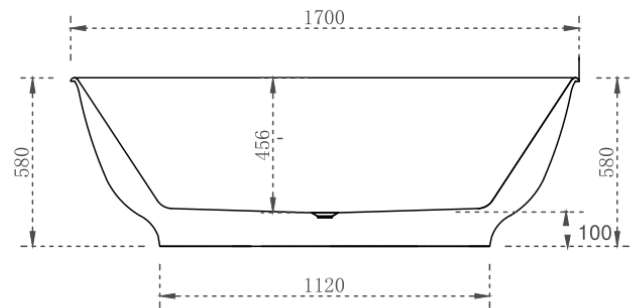

HAMPTON 1700MM-MATTE WHITE

Prices include GST. All measurements are in millimeters and subject to change without notice. For products, please allow +/- 10mm tolerance for manufacturing variance.