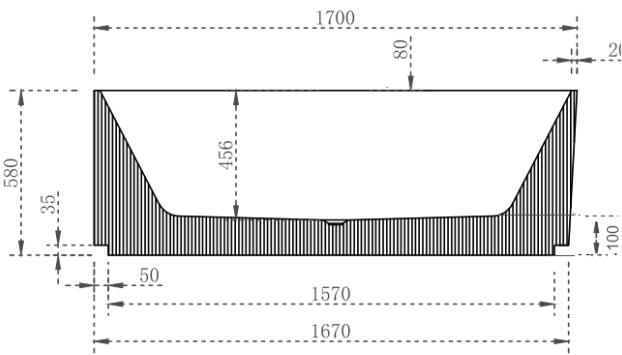

V-GROOVE LEFT HAND CORNER 1700MM-MATTE   V-GROOVE RIGHT HAND CORNER 1700MM-MATTE

Prices include GST. All measurements are in millimeters and subject to change without notice. For products, please allow +/- 10mm tolerance for manufacturing variance.