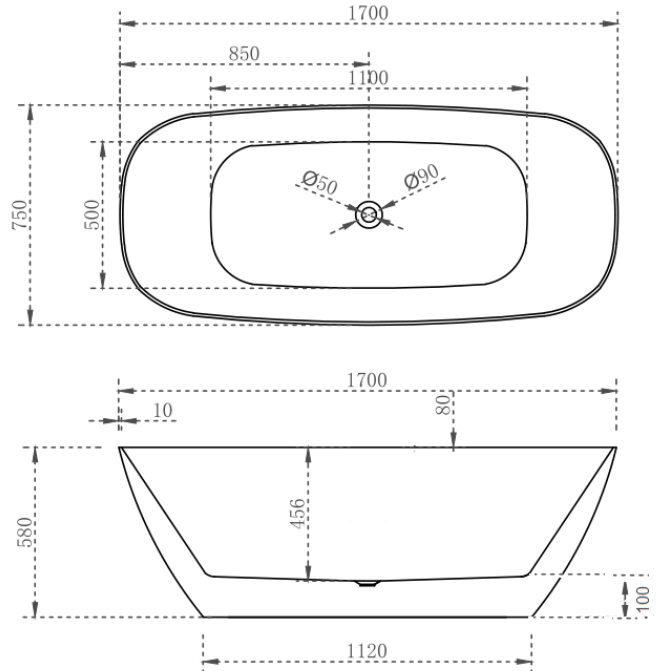

1700mm RIGHT HAND CORNER

Prices include GST. All measurements are in millimeters and subject to change without notice. For products, please allow +/- 10mm tolerance for manufacturing variance.

DESCRIPTION

EGG SHAPE 1300MM-MATTE WHITE

EGG SHAPE 1400MM-MATTE WHITE

EGG SHAPE 1530MM-MATTE WHITE

EGG SHAPE 1690MM-MATTE WHITE

Prices include GST. All measurements are in millimeters and subject to change without notice. For products, please allow +/- 10mm tolerance for manufacturing variance.

Prices include GST. All measurements are in millimeters and subject to change without notice. For products, please allow +/- 10mm tolerance for manufacturing variance.

DESCRIPTION

- Modern & Minimalist design
- Rec. Shape, 10mm Super Slim Edge
- Gloss white, UV stabilized acrylic Freestanding Bath
- Inbuilt steel support frame
- Adjustable steel legs, No overflow
- No-porous, blemish resistant and easy maintenance
- Chrome waste included with bath

REC SLIMLINE 1500MM-GLOSS WHITE

REC SLIMLINE 1700MM-GLOSS WHITE

Prices include GST. All measurements are in millimeters and subject to change without notice. For products, please allow +/- 10mm tolerance for manufacturing variance.