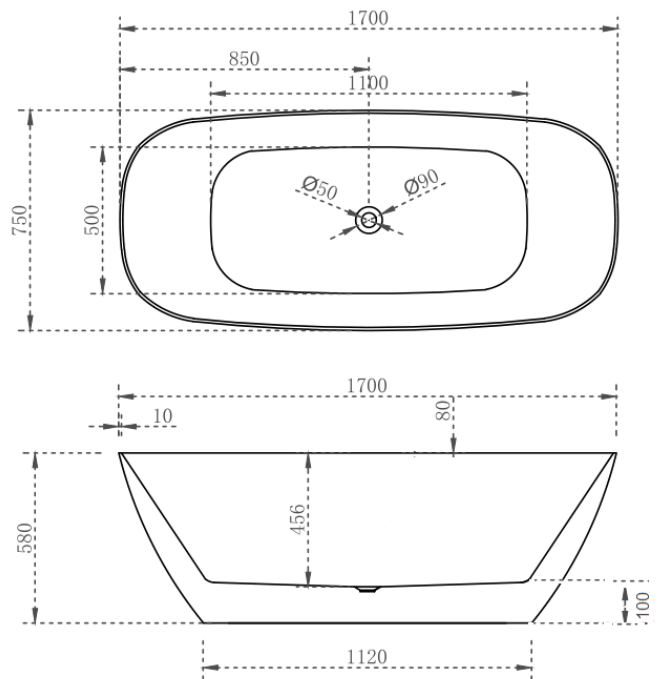

REC SLIMLINE 1700MM-MATTE WHITE

Prices include GST. All measurements are in millimeters and subject to change without notice. For products, please allow +/- 10mm tolerance for manufacturing variance.