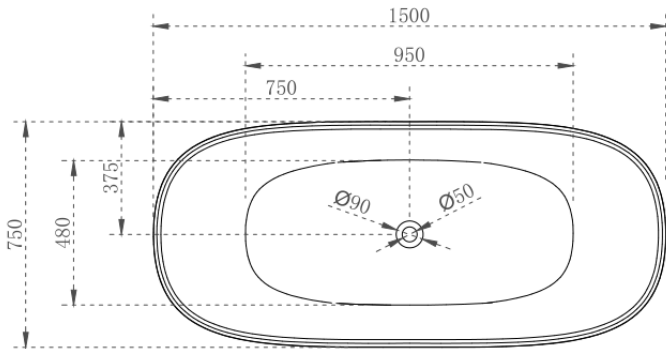

DESCRIPTION

- Modern & Hampton design
- Super Slim Edge
- Matte white, UV stabilized acrylic
- Inbuilt steel support frame
- Adjustable steel legs, No overflow
- No-porous, blemish resistant and easy maintenance
- Chrome waste included with bath

HAMPTON 1500MM-MATTE WHITE