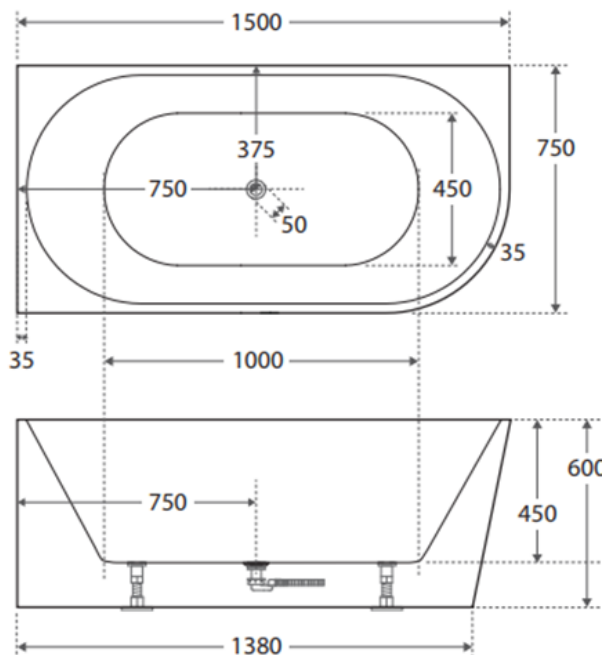

PRODUCT INFORMATION & SPECIFICATION

AURIS CONER BACK TO WALL BATH-GLOSS WHITE

BATH SIZE

1400mm LEFT HAND CORNER

1400mm RIGHT HAND CORNER

1500mm LEFT HAND CORNER

1500mm RIGHT HAND CORNER

1700mm LEFT HAND CORNER

1700mm RIGHT HAND CORNER

Prices include GST. All measurements are in millimeters and subject to change without notice. For products, please allow +/- 10mm tolerance for manufacturing variance.

DESCRIPTION

AURIS LEFT HAND CORNER 1400MM-GLOSS

AURIS RIGHT HAND CORNER 1400MM-GLOSS

AURIS LEFT HAND CORNER 1500MM-GLOSS

AURIS RIGHT HAND CORNER 1500MM-GLOSS

Prices include GST. All measurements are in millimeters and subject to change without notice. For products, please allow +/- 10mm tolerance for manufacturing variance.

AURIS LEFT HAND CORNER 1700MM-GLOSS

AURIS RIGHT HAND CORNER 1700MM-GLOSS

Prices include GST. All measurements are in millimeters and subject to change without notice. For products, please allow +/- 10mm tolerance for manufacturing variance.