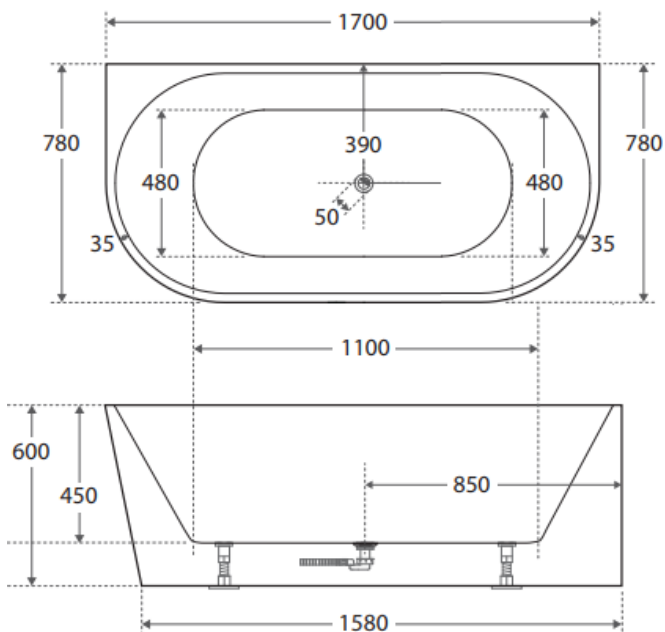

AURIS 1700MM- MATTE WHITE

Prices include GST. All measurements are in millimeters and subject to change without notice. For products, please allow +/- 10mm tolerance for manufacturing variance.