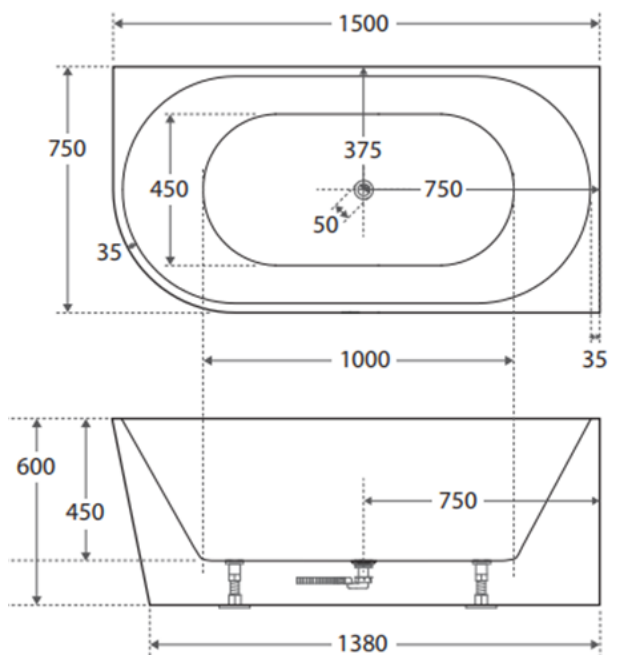

1700mm RIGHT HAND CORNER

Prices include GST. All measurements are in millimeters and subject to change without notice. For products, please allow +/- 10mm tolerance for manufacturing variance.

DESCRIPTION

AURIS LEFT HAND CORNER 1400MM-GLOSS

AURIS RIGHT HAND CORNER 1400MM-GLOSS

AURIS LEFT HAND CORNER 1500MM-GLOSS

AURIS RIGHT HAND CORNER 1500MM-GLOSS

Prices include GST. All measurements are in millimeters and subject to change without notice. For products, please allow +/- 10mm tolerance for manufacturing variance.

AURIS LEFT HAND CORNER 1700MM-GLOSS

AURIS RIGHT HAND CORNER 1700MM-GLOSS

Prices include GST. All measurements are in millimeters and subject to change without notice. For products, please allow +/- 10mm tolerance for manufacturing variance.

PRODUCT INFORMATION & SPECIFICATION

AURIS CONER BACK TO WALL BATH-MATTE WHITE

BATH SIZE	PRODUCT CODE
1400mm LEFT HAND CORNER	BT-NA1400LHMW
1400mm RIGHT HAND CORNER	BT-NA1400RHMW
1500mm LEFT HAND CORNER	BT-NA1500LHMW
1500mm RIGHT HAND CORNER	BT-NA1500RHMW
1700mm LEFT HAND CORNER	BT-NA1700LHMW
1700mm RIGHT HAND CORNER	BT-NA1700RHMW