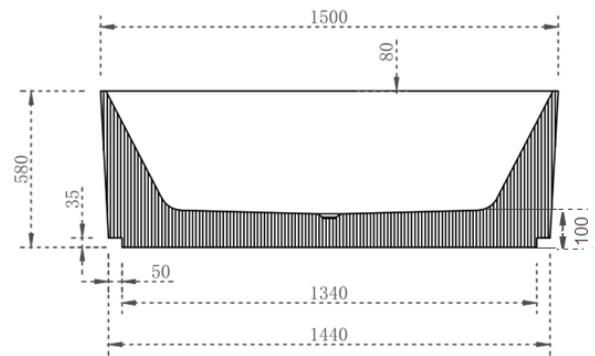

V-GROOVE BACK TO WALL 1500MM-MATTE

Prices include GST. All measurements are in millimeters and subject to change without notice. For products, please allow +/- 10mm tolerance for manufacturing variance.