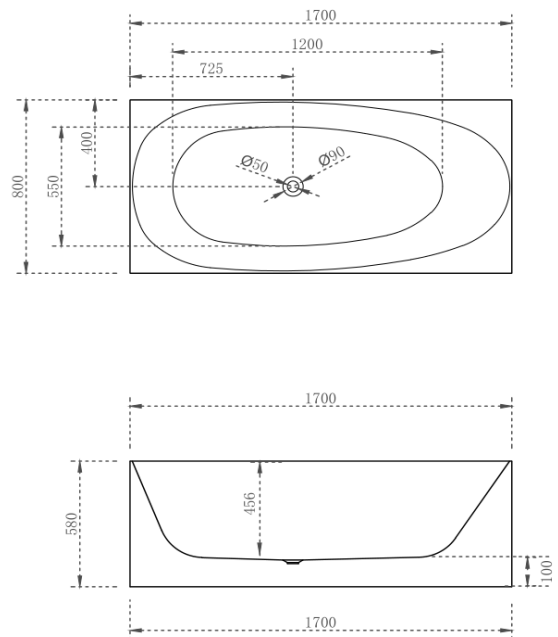

PRODUCT INFORMATION & SPECIFICATION

NEW MULTI SQUARE CORNER BACK TO WALL BATH-GLOSS WHITE

BATH SIZE	PRODUCT CODE
1300mm	BT-MS1300
1400mm	BT-MS1400
1500mm	BT-MS1500
1700mm	BT-MS1700

Prices include GST. All measurements are in millimeters and subject to change without notice. For products, please allow +/- 10mm tolerance for manufacturing variance.

MULTI SQUARE 1300MM-GLOSS WHITE

MULTI SQUARE 1400MM-GLOSS WHITE

MULTI SQUARE 1500MM-GLOSS WHITE

MULTI SQUARE 1700MM-GLOSS WHITE

Prices include GST. All measurements are in millimeters and subject to change without notice. For products, please allow +/- 10mm tolerance for manufacturing variance.

PRODUCT INFORMATION & SPECIFICATION

NEW MULTI SQUARE CORNER BACK TO WALL BATH-MATTE WHITE

BATH SIZE	PRODUCT CODE
1300mm	BT-MS1300M
1400mm	BT-MS1400M
1500mm	BT-MS1500M
1700mm	BT-MS1700M

Prices include GST. All measurements are in millimeters and subject to change without notice. For products, please allow +/- 10mm tolerance for manufacturing variance.