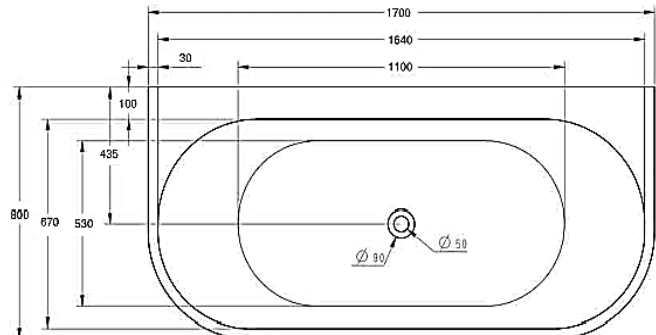

DESCRIPTION

- Modern & Hampton design
- Back To Wall Bath
- Matte white, UV stabilized acrylic
- Inbuilt steel support frame
- Adjustable steel legs, No overflow
- No-porous, blemish resistant and easy maintenance
- Chrome waste included with bath

WESTMINSTER 1500MM-MATTE WHITE

WESTMINSTER 1700MM-MATTE WHITE

Prices include GST. All measurements are in millimeters and subject to change without notice. For products, please allow +/- 10mm tolerance for manufacturing variance.